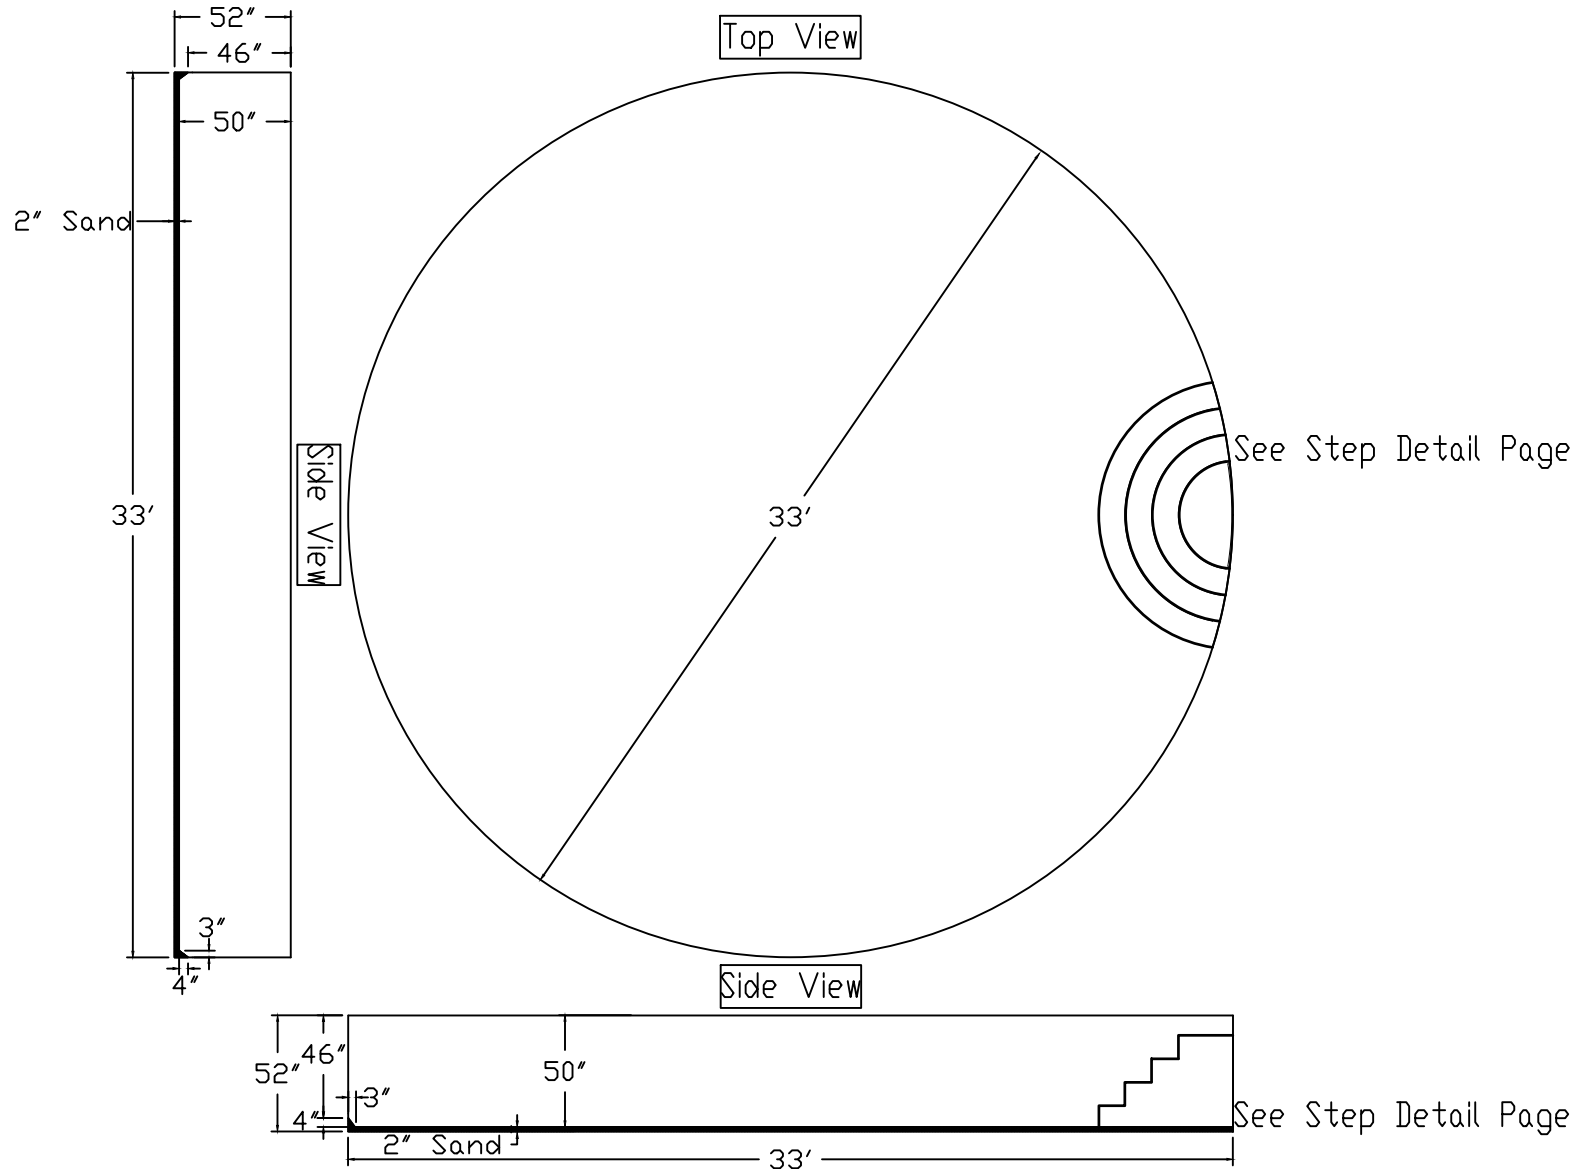

Radiant Pool Standard Specification

Round

33' - 16'-6"R Wedding Cake Step

52" Wall Height

Radiant Pool Standard Specification

Step Detail Page

16'-6" Radius Wedding Cake Step

52" Wall Height

LINER'S FEATURED WITH BEAD ATTACHMENT

STEP RISER TO LINER
BEAD ATTACHMENT TRACK
DETAIL