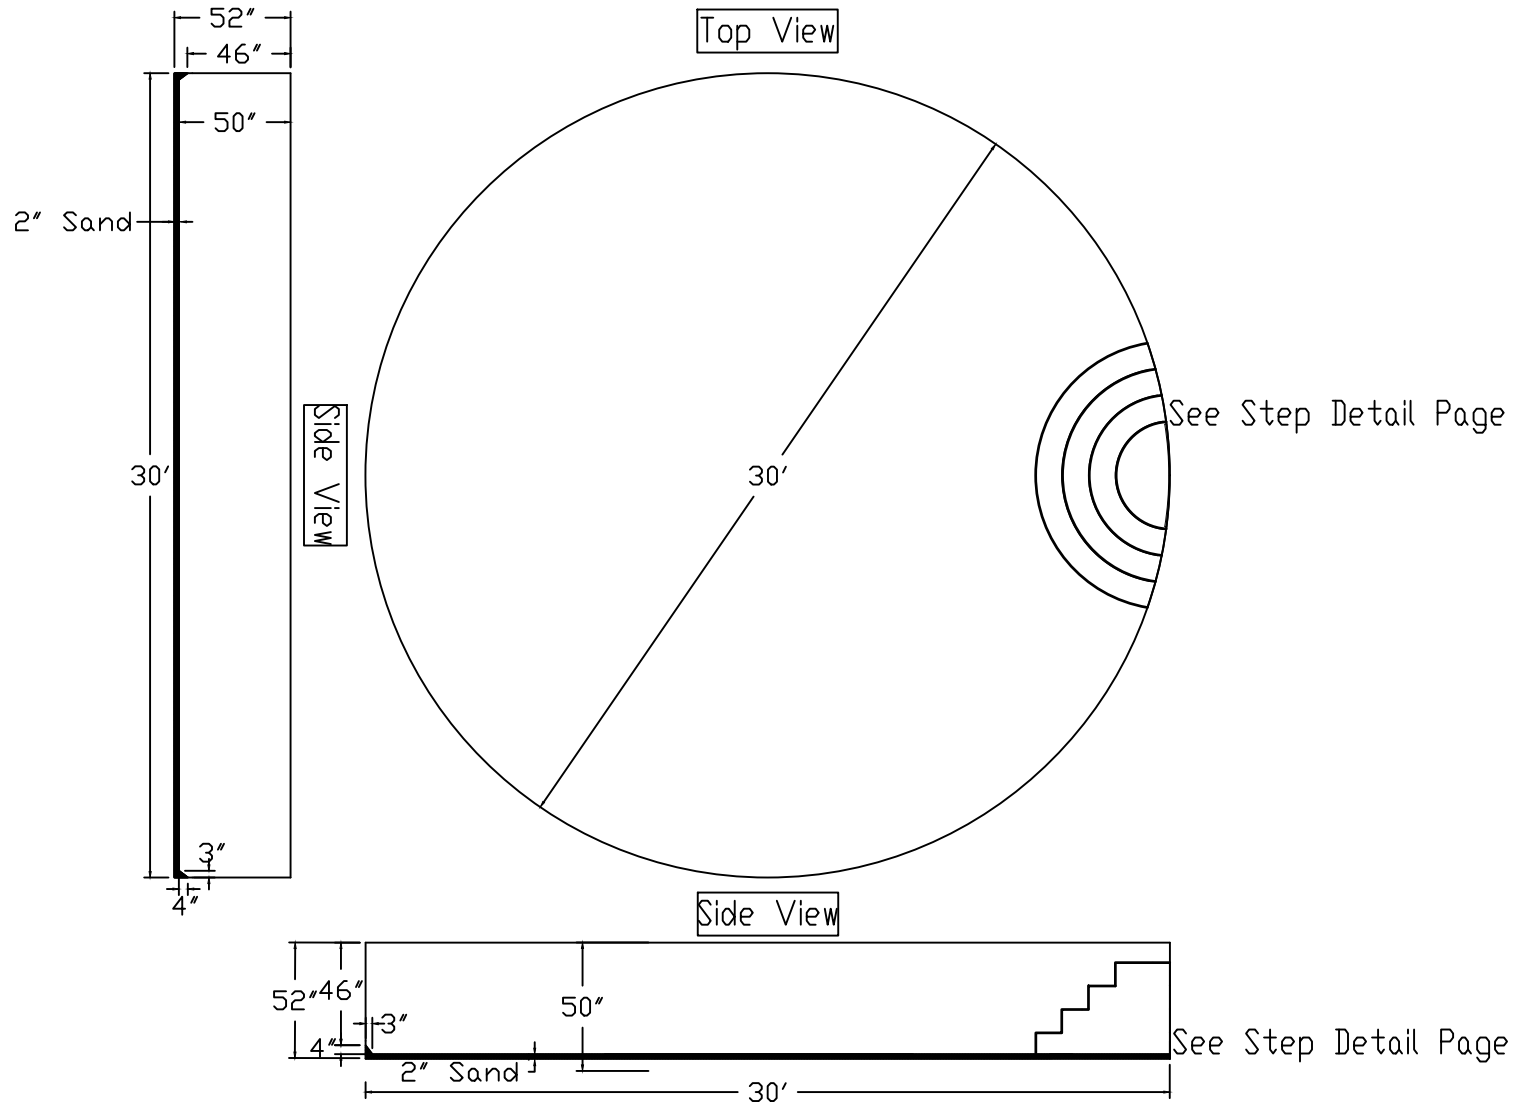

# Radiant Pool Standard Specification

Round

30' - 15'R Wedding Cake Step

52" Wall Height

# Radiant Pool Standard Specification

Step Detail Page

15' Radius Wedding Cake Step

52" Wall Height

LINER'S FEATURED WITH BEAD ATTACHMENT

STEP RISER TO LINER  
BEAD ATTACHMENT TRACK  
DETAIL