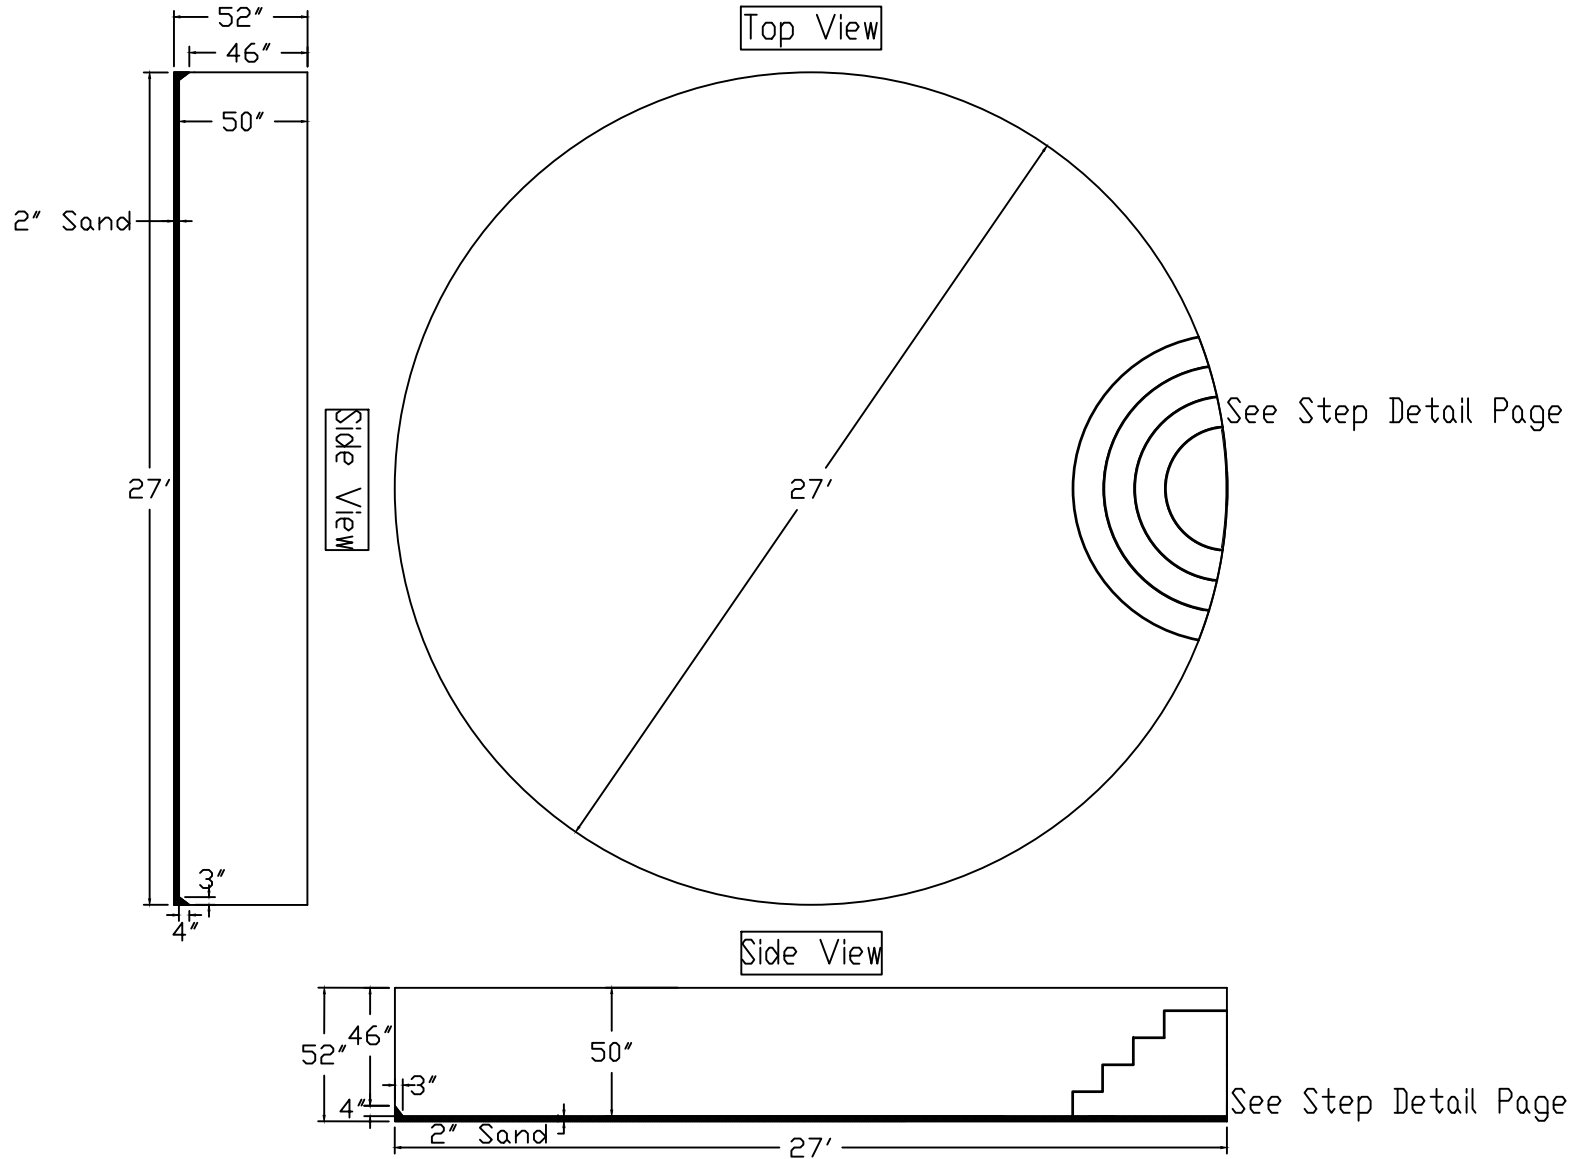

# Radiant Pool Standard Specification

Round

27' - 13'-6"R Wedding Cake Step

52" Wall Height

# Radiant Pool Standard Specification

Step Detail Page

13'-6" Radius Wedding Cake Step

52" Wall Height

LINER'S FEATURED WITH BEAD ATTACHMENT

STEP RISER TO LINER  
BEAD ATTACHMENT TRACK  
DETAIL