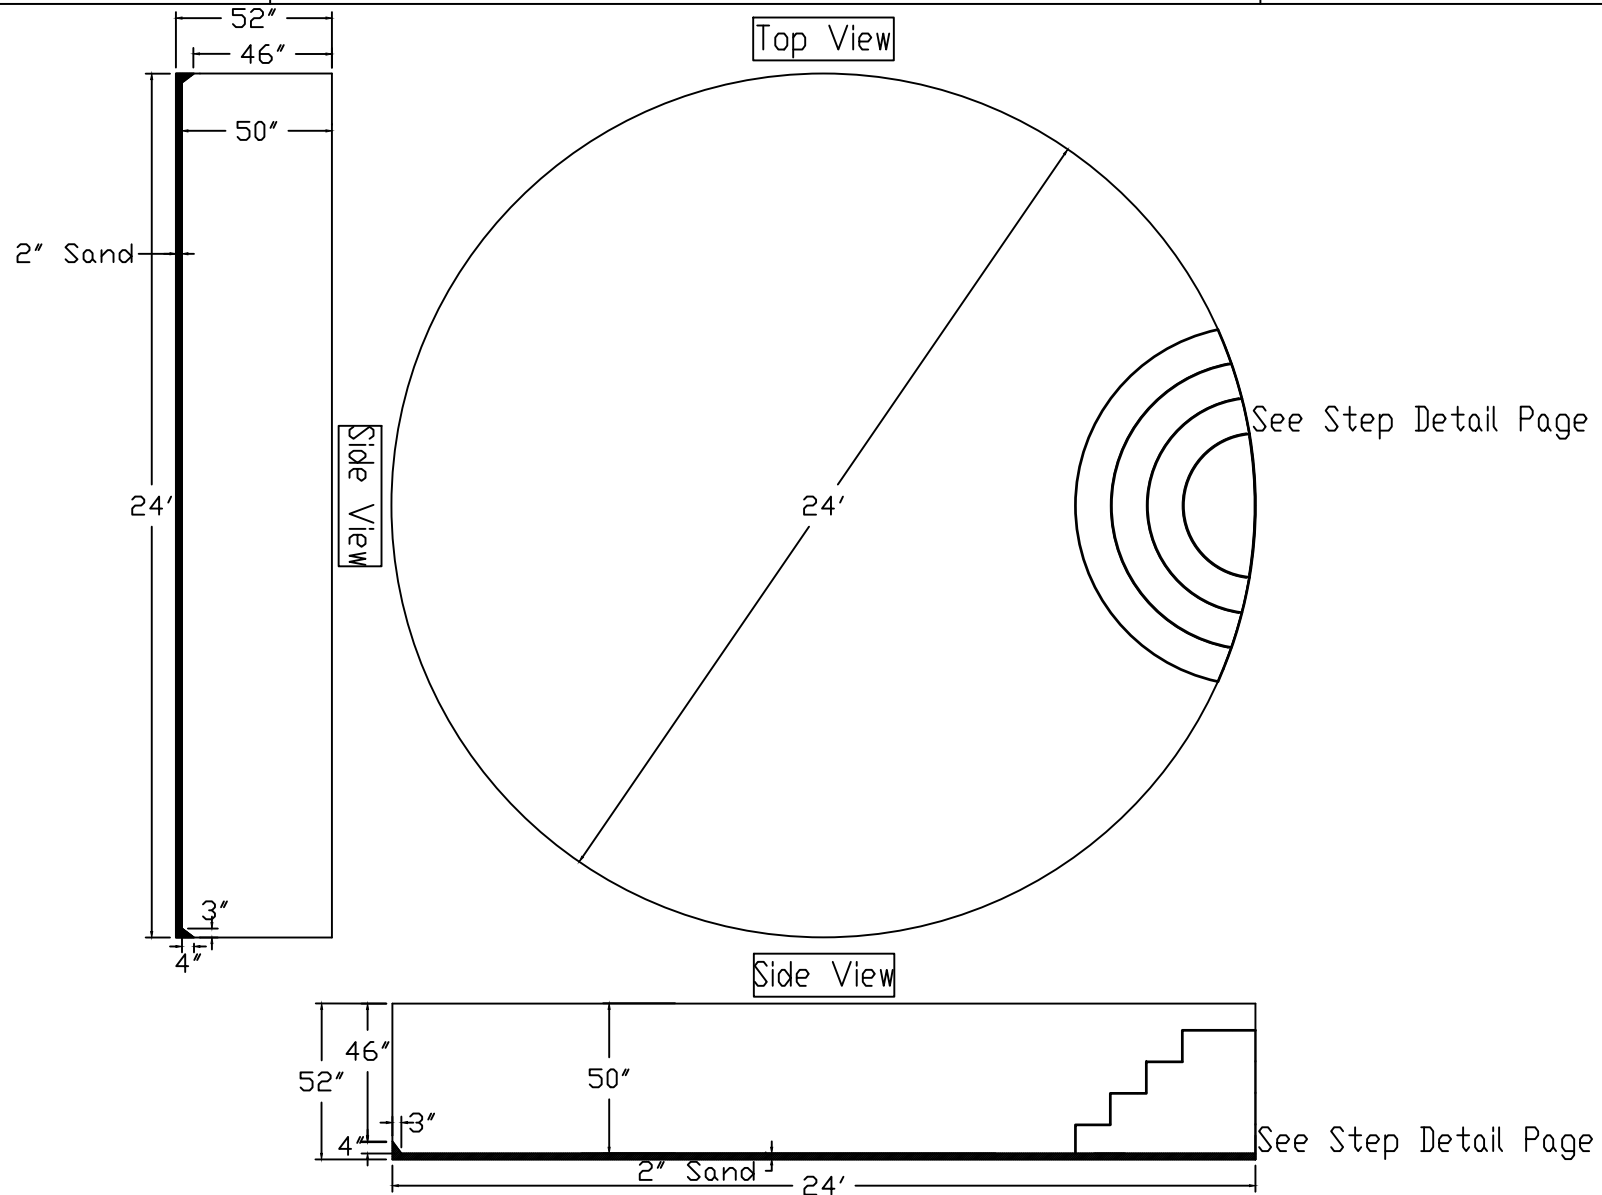

Radiant Pool Standard Specification

Round

24' - 12'R Wedding Cake Step

52" Wall Height

Radiant Pool Standard Specification

Step Detail Page

12' Radius Wedding Cake Step

52" Wall Height

LINER'S FEATURED WITH BEAD ATTACHMENT

STEP RISER TO LINER
BEAD ATTACHMENT TRACK
DETAIL