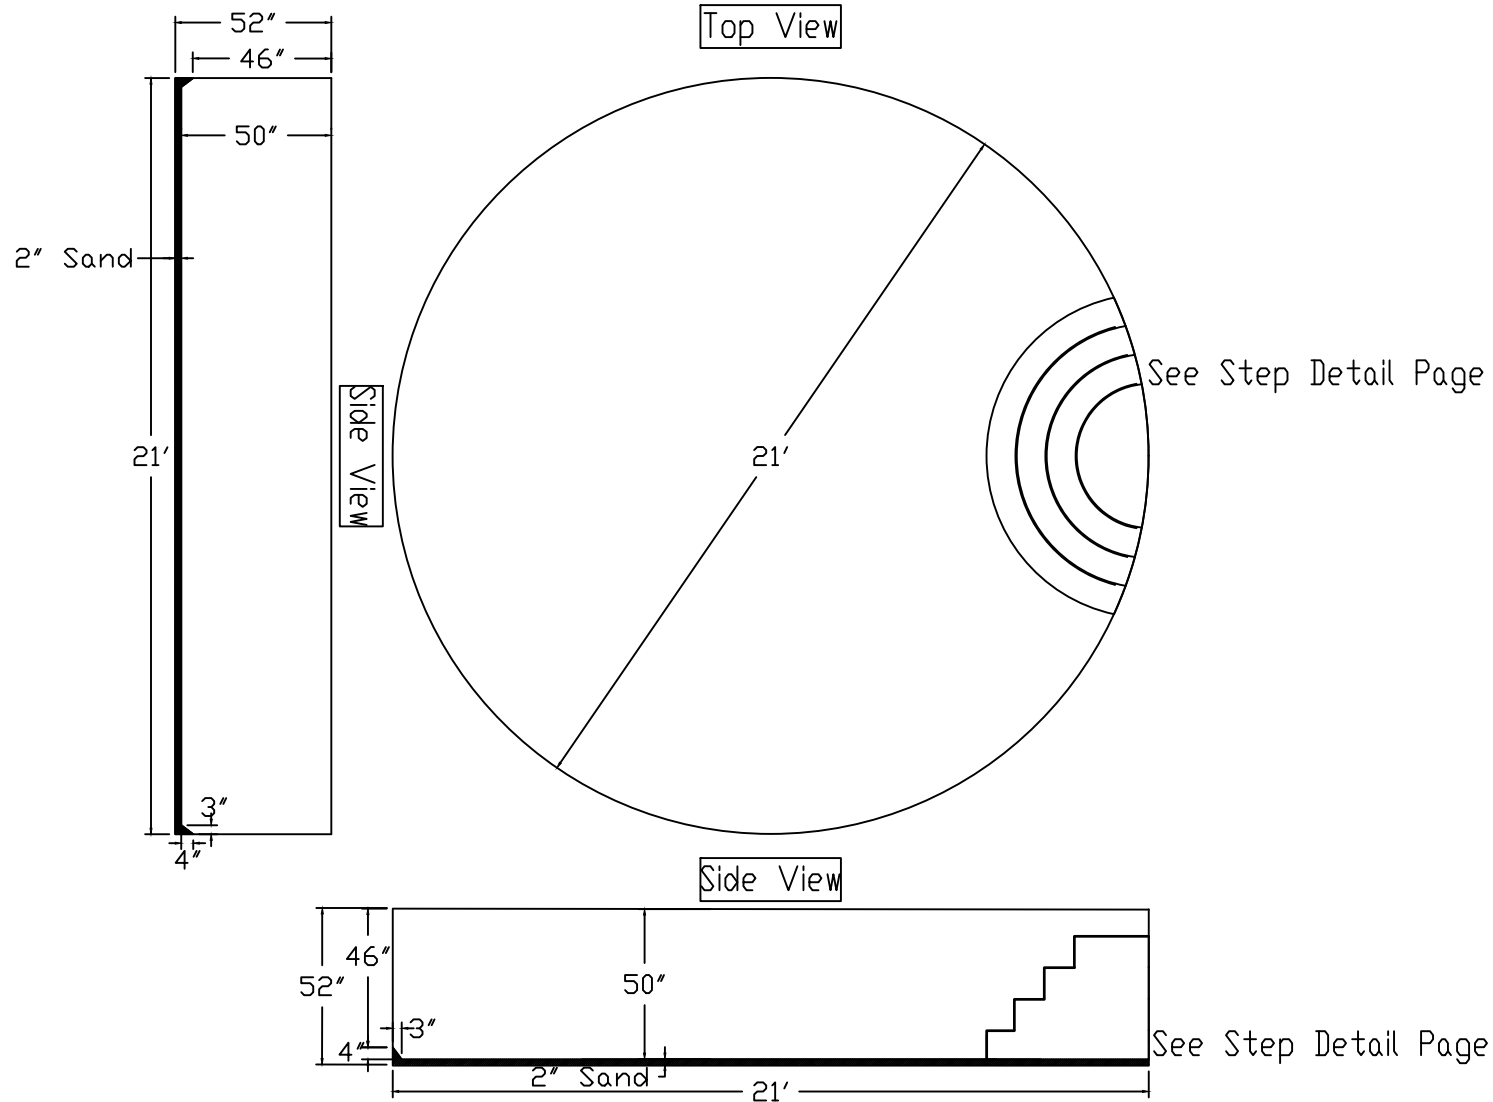

Radiant Pool Standard Specification

Round

21' - 10-6"R Wedding Cake Step

52" Wall Height

Radiant Pool Standard Specification

Step Detail Page

10'-6" Radius Wedding Cake Step

52" Wall Height

LINER'S FEATURED WITH BEAD ATTACHMENT

STEP RISER TO LINER
BEAD ATTACHMENT TRACK
DETAIL