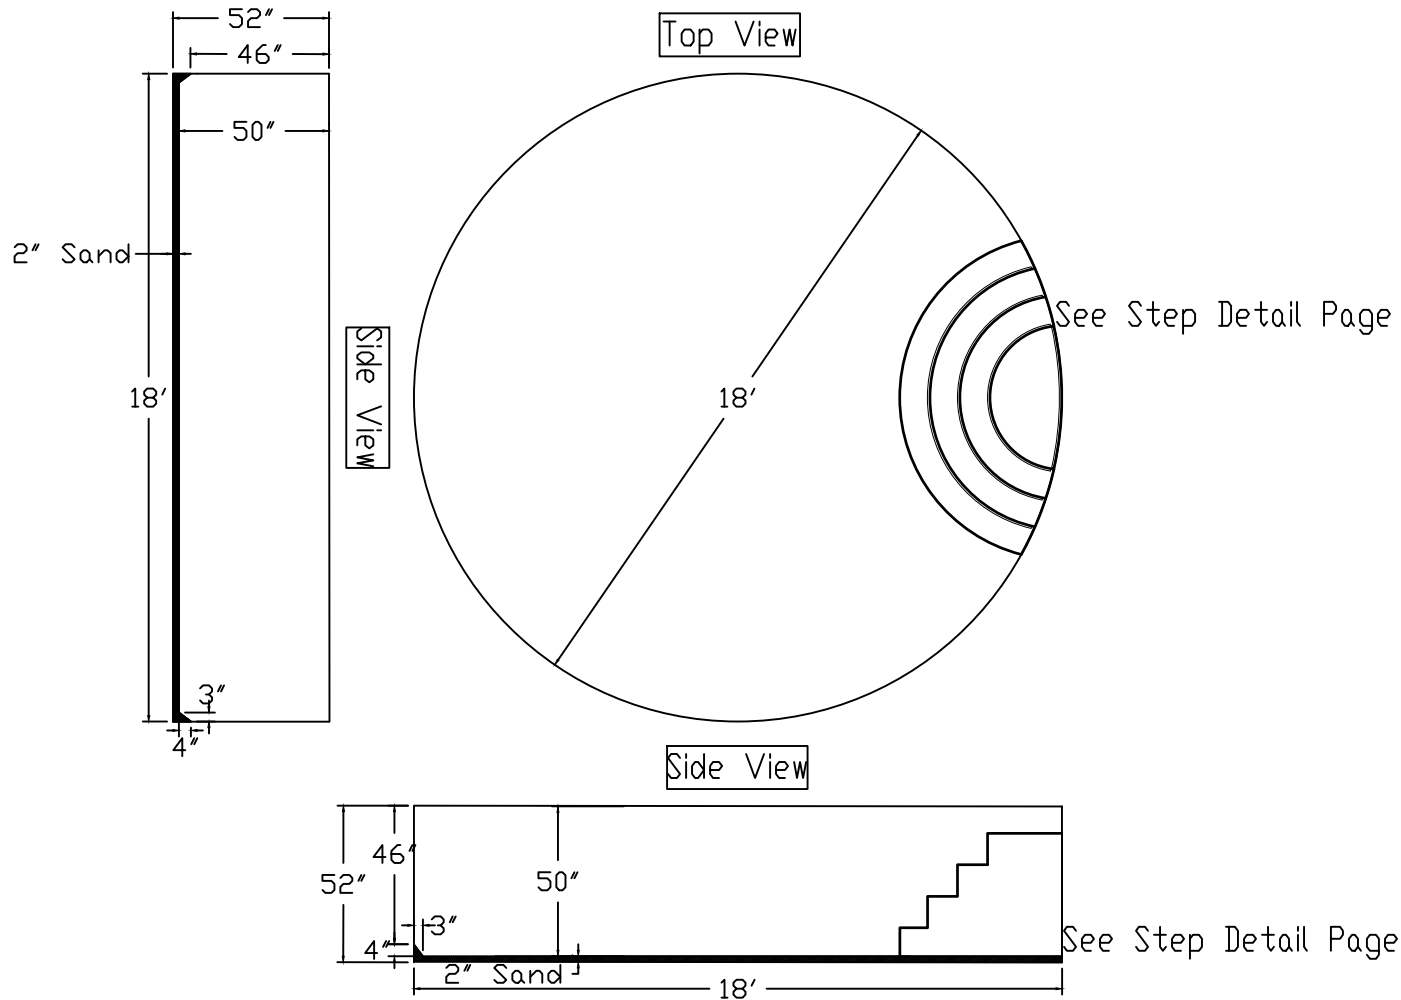

Radiant Pool Standard Specification

Round

18'-9"R Wedding Cake Step

52" Wall Height

Radiant Pool Standard Specification

Step Detail Page

8' Radius Wedding Cake Step

52" Wall Height

LINER'S FEATURED WITH BEAD ATTACHMENT

STEP RISER TO LINER
BEAD ATTACHMENT TRACK
DETAIL