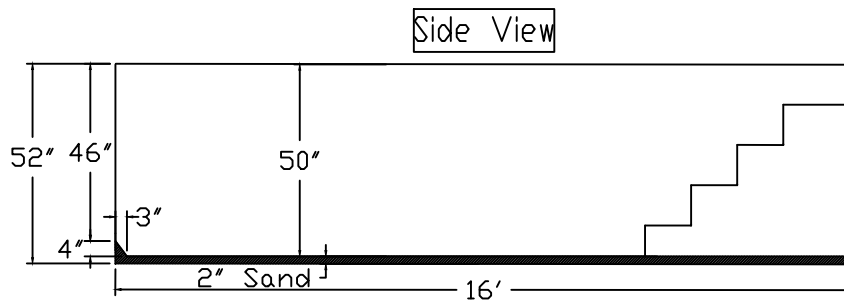

# Radiant Pool Standard Specification

Round

16'-8'R Wedding Cake Step

52" Wall Height

See Step Detail Page

See Step Detail Page