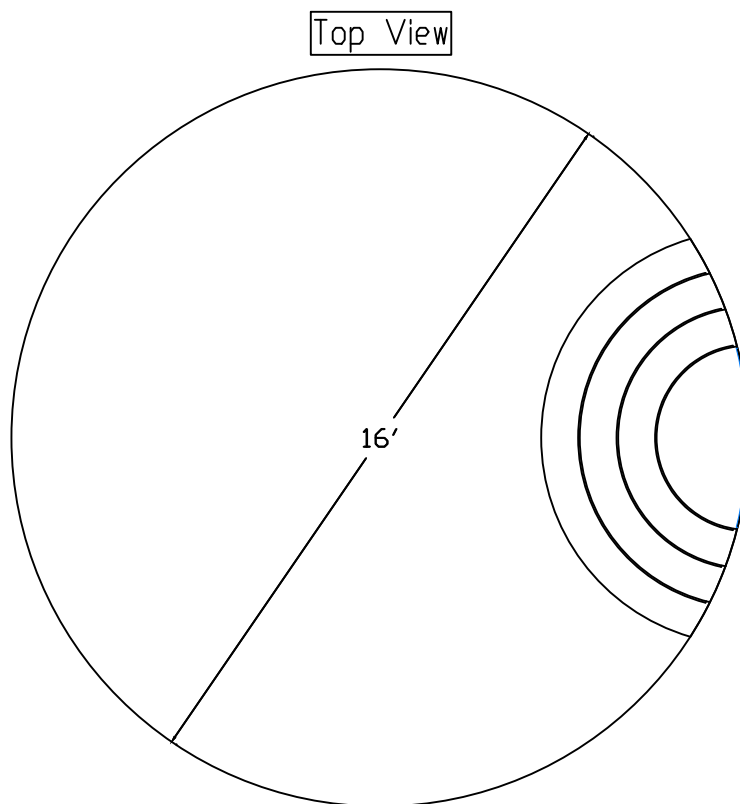

# Radiant Pool Standard Specification

Round

16'-8'R Wedding Cake Step

52" Wall Height

See Step Detail Page

See Step Detail Page