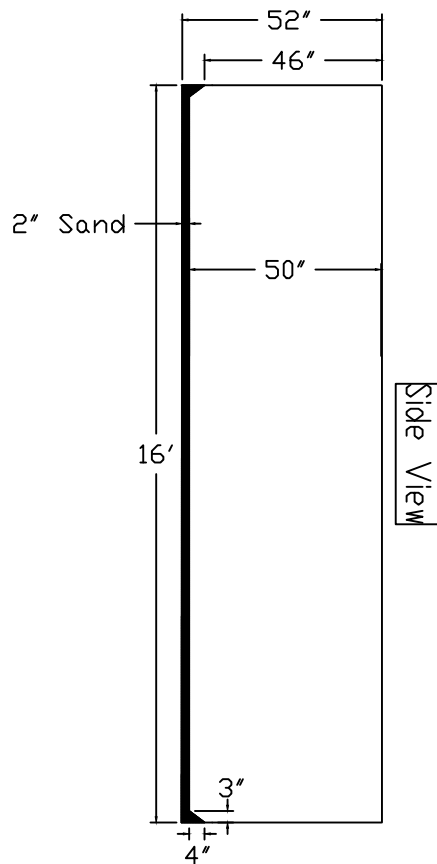

# Radiant Pool Standard Specification

Round

16'-8'R Wedding Cake Step

52" Wall Height

See Step Detail Page

See Step Detail Page