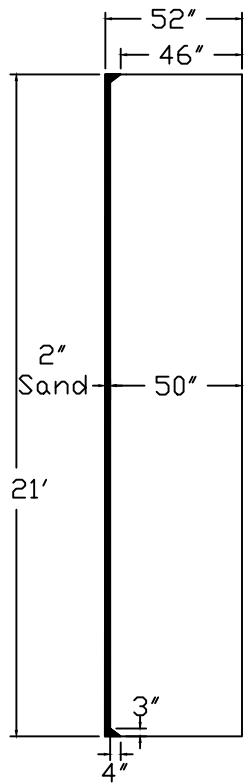

Radiant Pool Standard Specification

Oval	21'x 41'-10'-6"R Wedding Cake Step	52" Wall Height
------	------------------------------------	-----------------

Top View

Side View

Side View

Radiant Pool Standard Specification

Step Detail Page

10'-6" Radius Wedding Cake Step

52" Wall Height

LINER'S FEATURED WITH BEAD ATTACHMENT

STEP RISER TO LINER
BEAD ATTACHMENT TRACK
DETAIL