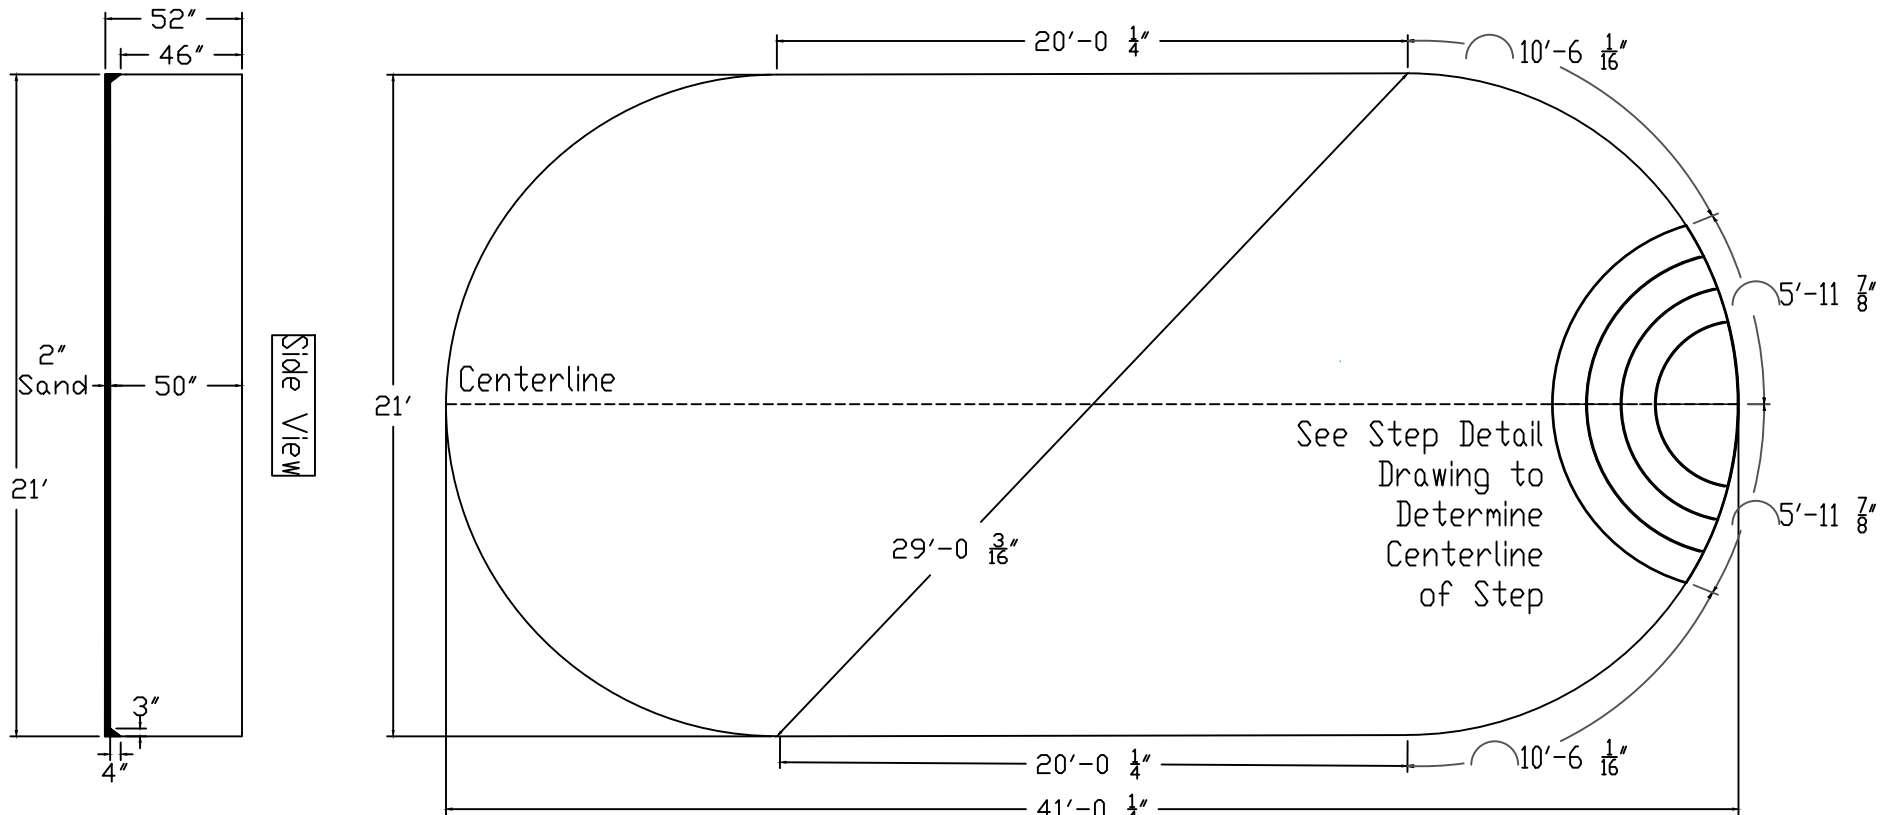

Radiant Pool Standard Specification

Oval	21'x 41'-10'-6"R Wedding Cake Step	52" Wall Height
------	------------------------------------	-----------------

Top View

Side View

Side View

Radiant Pool Standard Specification

Step Detail Page

10'-6" Radius Wedding Cake Step

52" Wall Height

LINER'S FEATURED WITH BEAD ATTACHMENT

STEP RISER TO LINER
BEAD ATTACHMENT TRACK
DETAIL