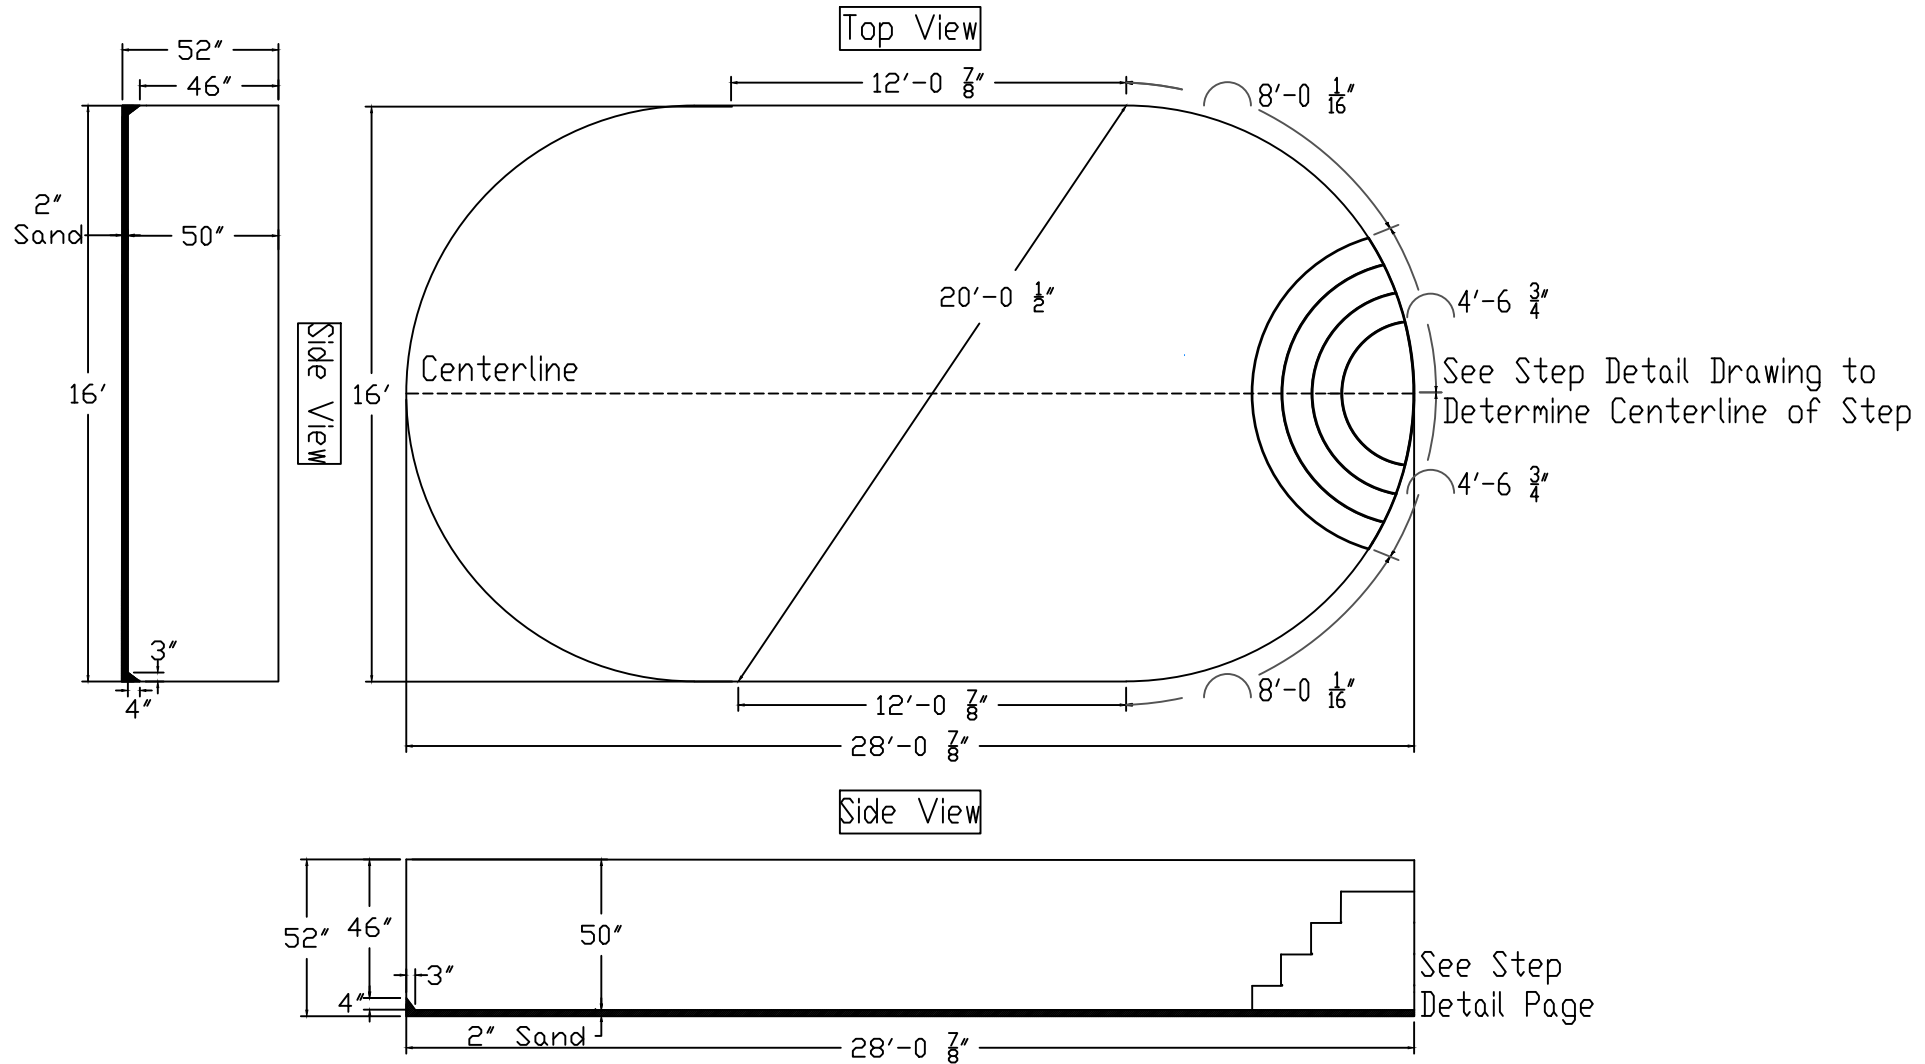

Radiant Pool Standard Specification

| | | |
|------|----------------------------------|-----------------|
| Oval | 16' x 28'-8" R Wedding Cake Step | 52" Wall Height |
|------|----------------------------------|-----------------|

Radiant Pool Standard Specification

Step Detail Page

8' Radius Wedding Cake Step

52" Wall Height

LINER'S FEATURED WITH BEAD ATTACHMENT

STEP RISER TO LINER
BEAD ATTACHMENT TRACK
DETAIL