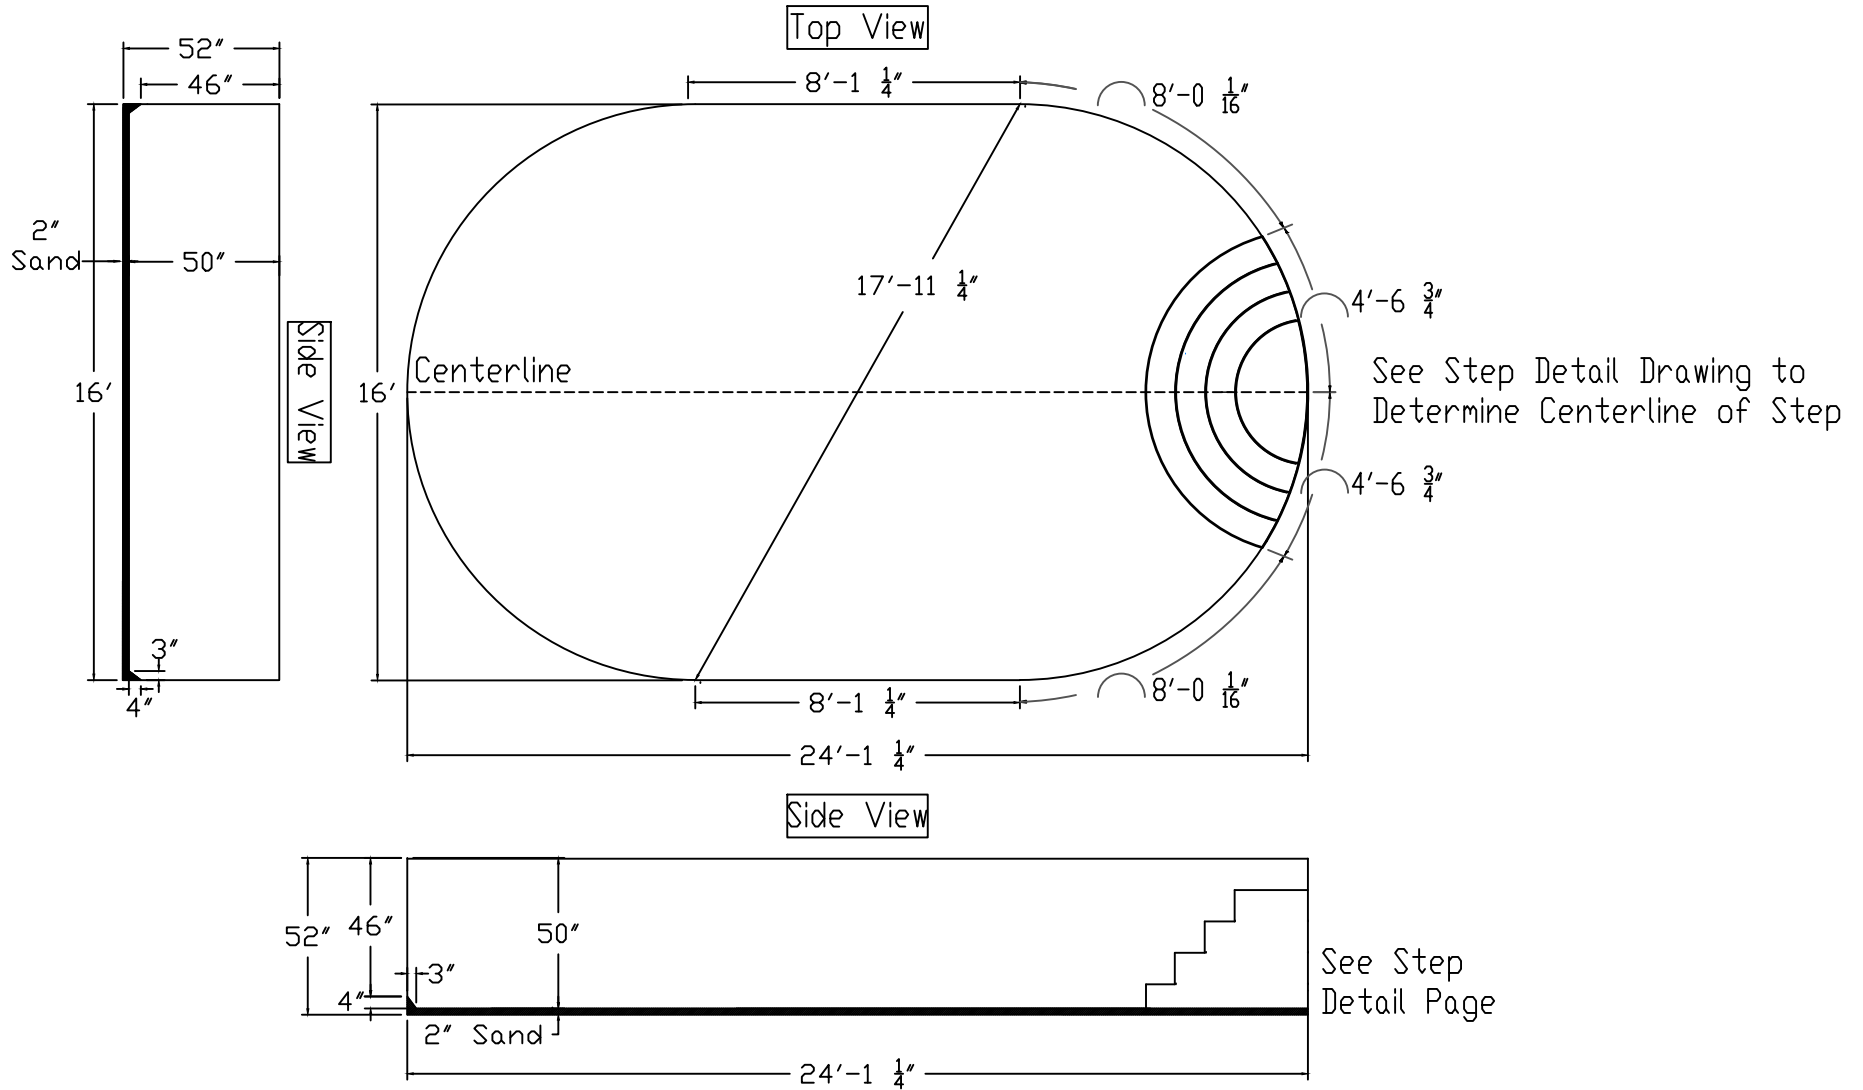

# Radiant Pool Standard Specification

Oval 16'x24'-8'R Wedding Cake Step 52" Wall Height

# Radiant Pool Standard Specification

Step Detail Page

8' Radius Wedding Cake Step

52" Wall Height

LINER'S FEATURED WITH BEAD ATTACHMENT

STEP RISER TO LINER  
BEAD ATTACHMENT TRACK  
DETAIL