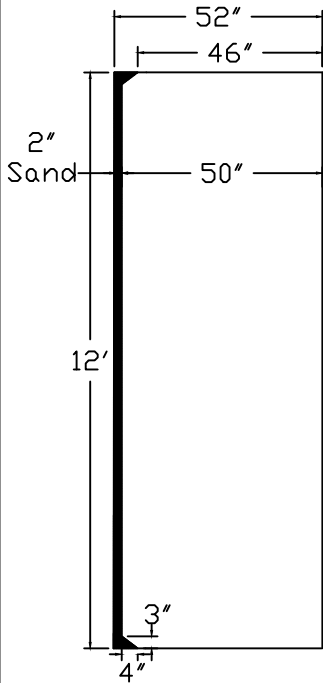

# Radiant Pool Standard Specification

Oval	12'x28'-6'R Wedding Cake Step	52" Wall Height
------	-------------------------------	-----------------

# Radiant Pool Standard Specification

Step Detail Page

6' Radius Wedding Cake Step

52" Wall Height

LINER'S FEATURED WITH BEAD ATTACHMENT

STEP RISER TO LINER  
BEAD ATTACHMENT TRACK  
DETAIL