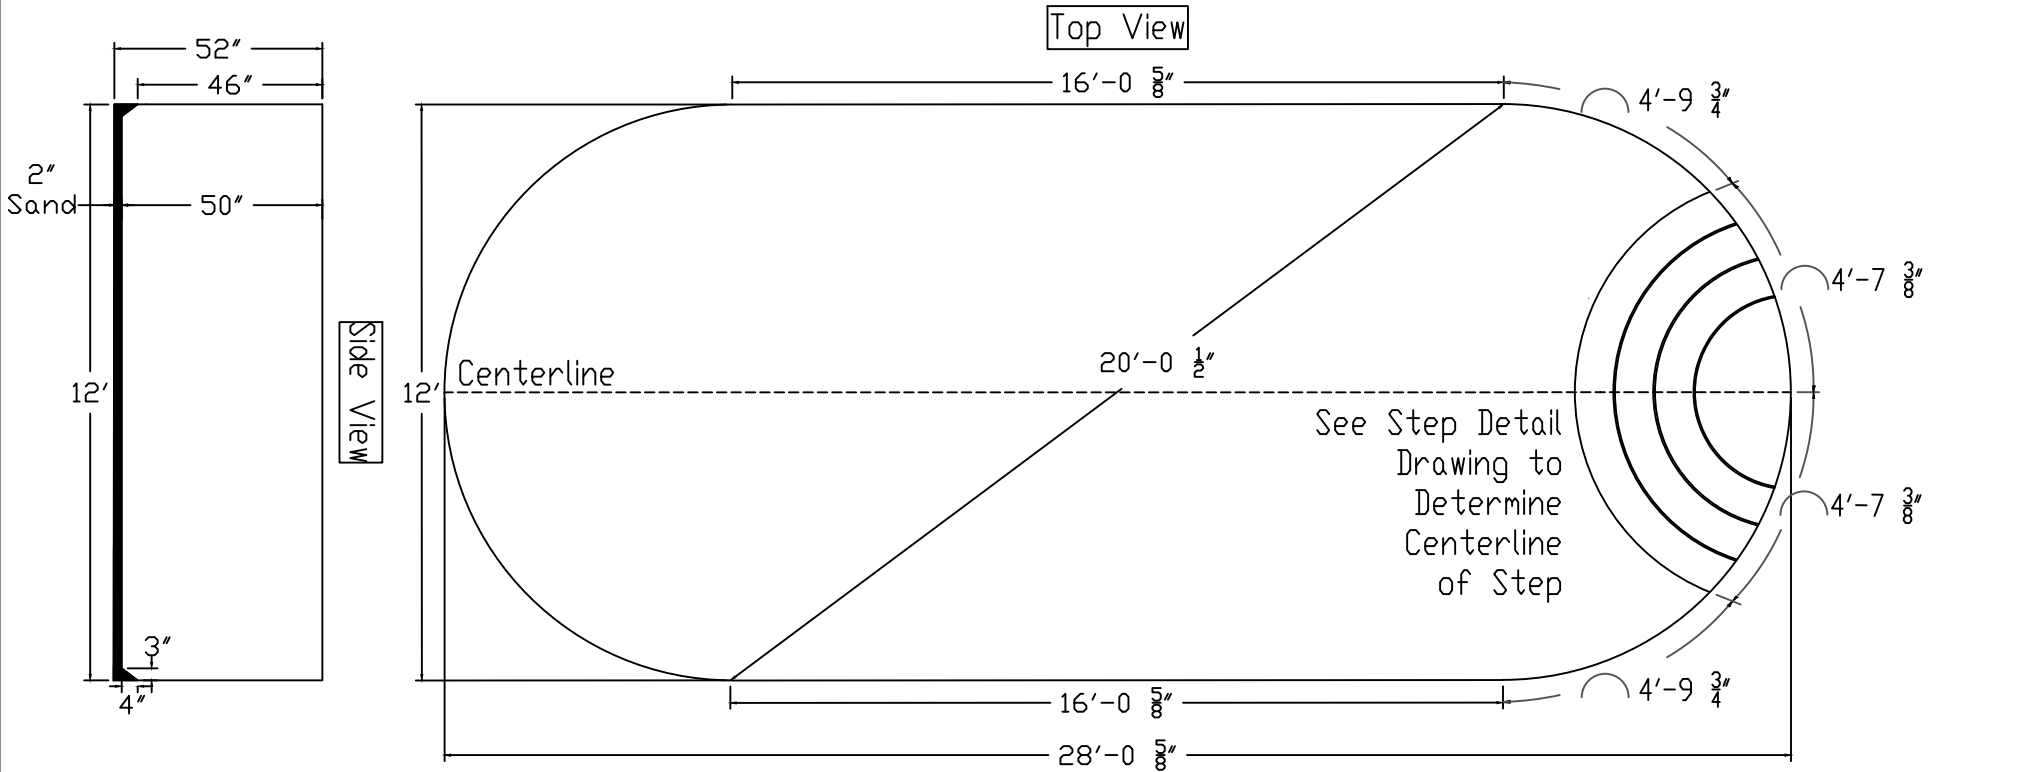

# Radiant Pool Standard Specification

Oval	12'x28'-6'R Wedding Cake Step	52" Wall Height
------	-------------------------------	-----------------

# Radiant Pool Standard Specification

Step Detail Page

6' Radius Wedding Cake Step

52" Wall Height

LINER'S FEATURED WITH BEAD ATTACHMENT

STEP RISER TO LINER  
BEAD ATTACHMENT TRACK  
DETAIL