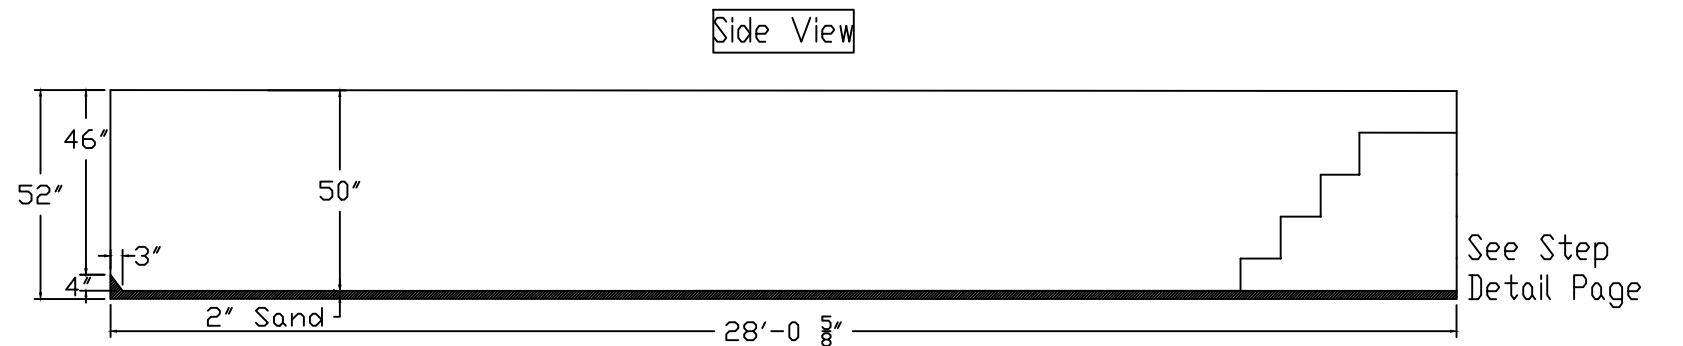

# Radiant Pool Standard Specification

Oval	12'x28'-6'R Wedding Cake Step	52" Wall Height
------	-------------------------------	-----------------

# Radiant Pool Standard Specification

Step Detail Page

6' Radius Wedding Cake Step

52" Wall Height

LINER'S FEATURED WITH BEAD ATTACHMENT

STEP RISER TO LINER  
BEAD ATTACHMENT TRACK  
DETAIL