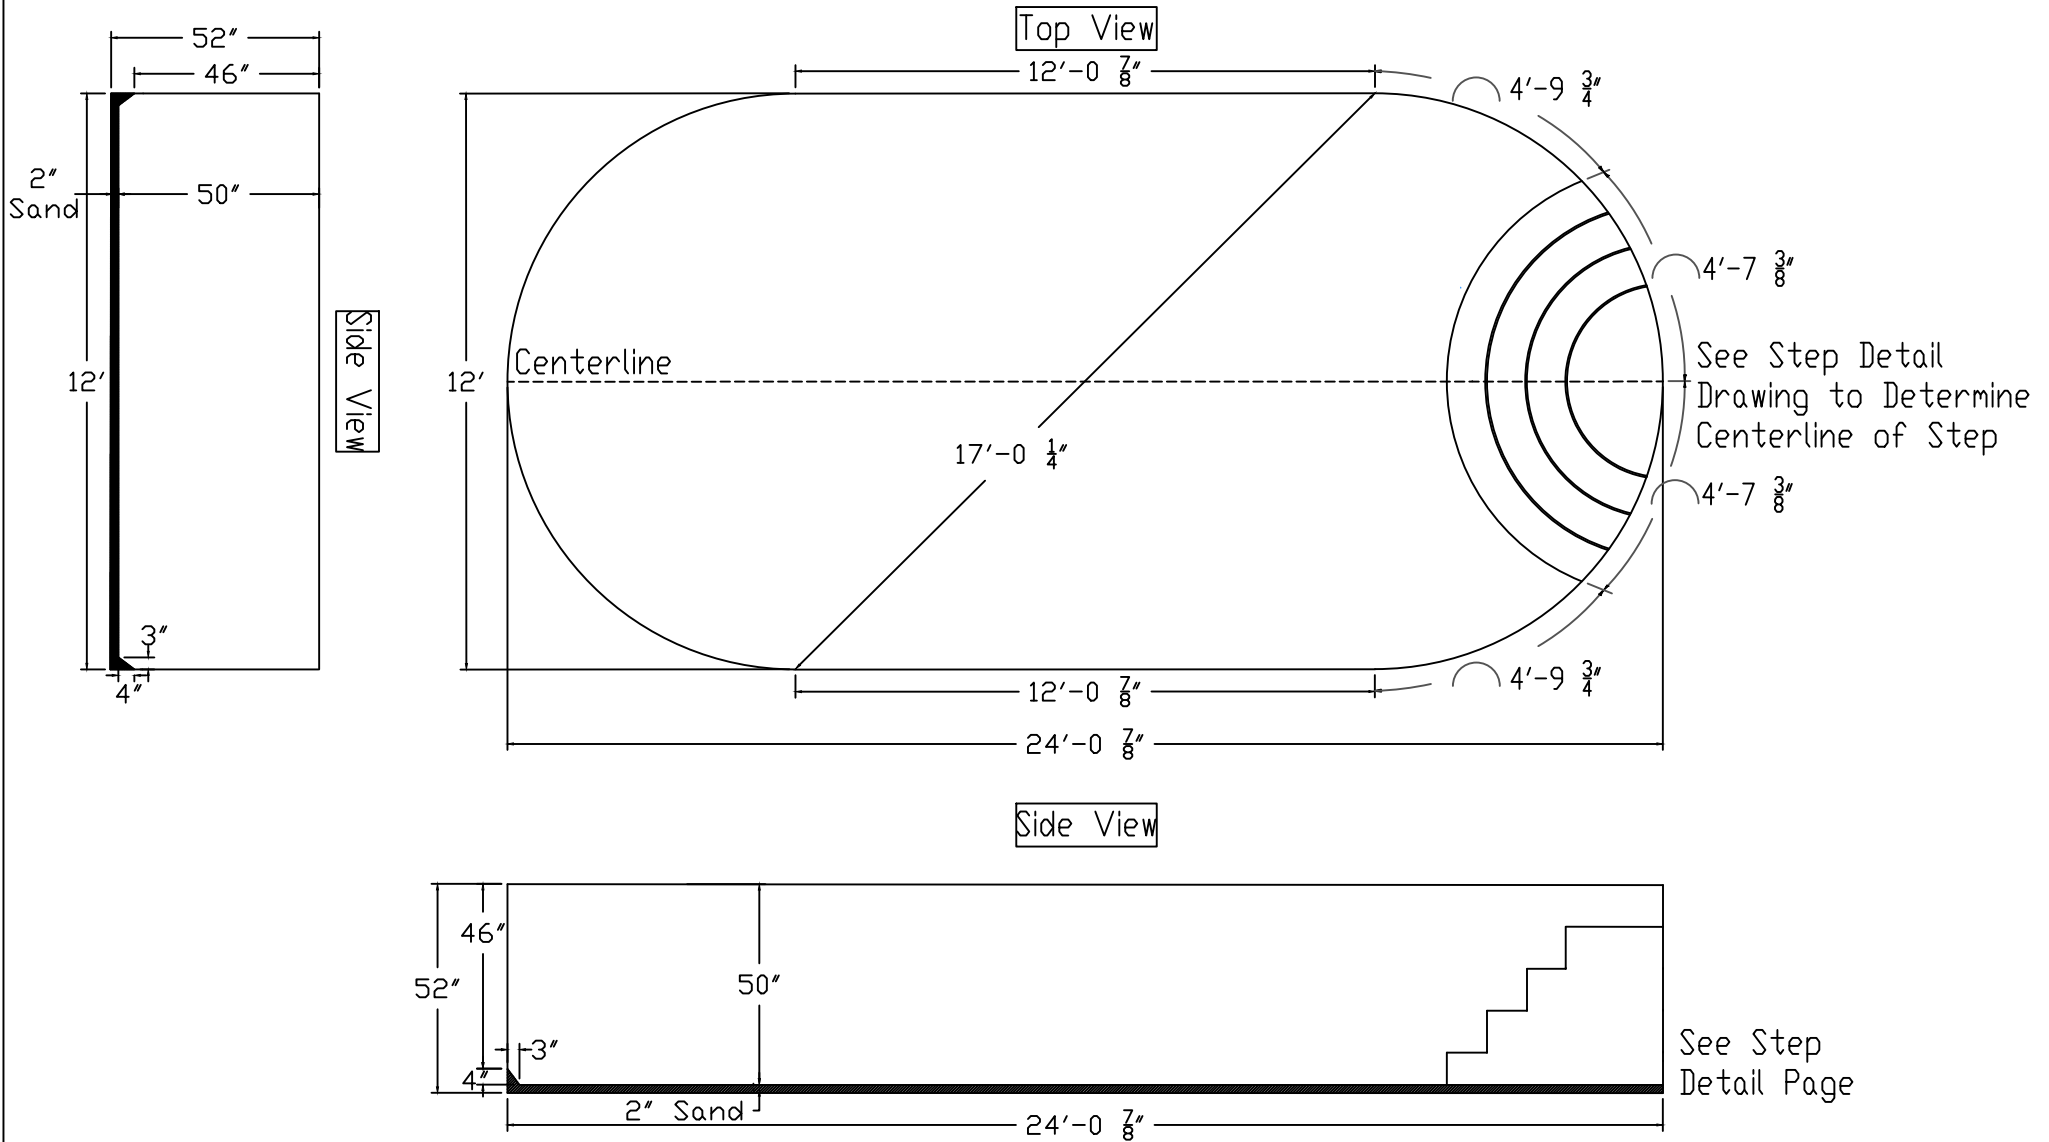

Radiant Pool Standard Specification

Oval	12'x24'-6'R Wedding Cake Step	52" Wall Height
------	-------------------------------	-----------------

See Step Detail Page

Radiant Pool Standard Specification

Step Detail Page

6' Radius Wedding Cake Step

52" Wall Height

LINER'S FEATURED WITH BEAD ATTACHMENT

STEP RISER TO LINER
BEAD ATTACHMENT TRACK
DETAIL