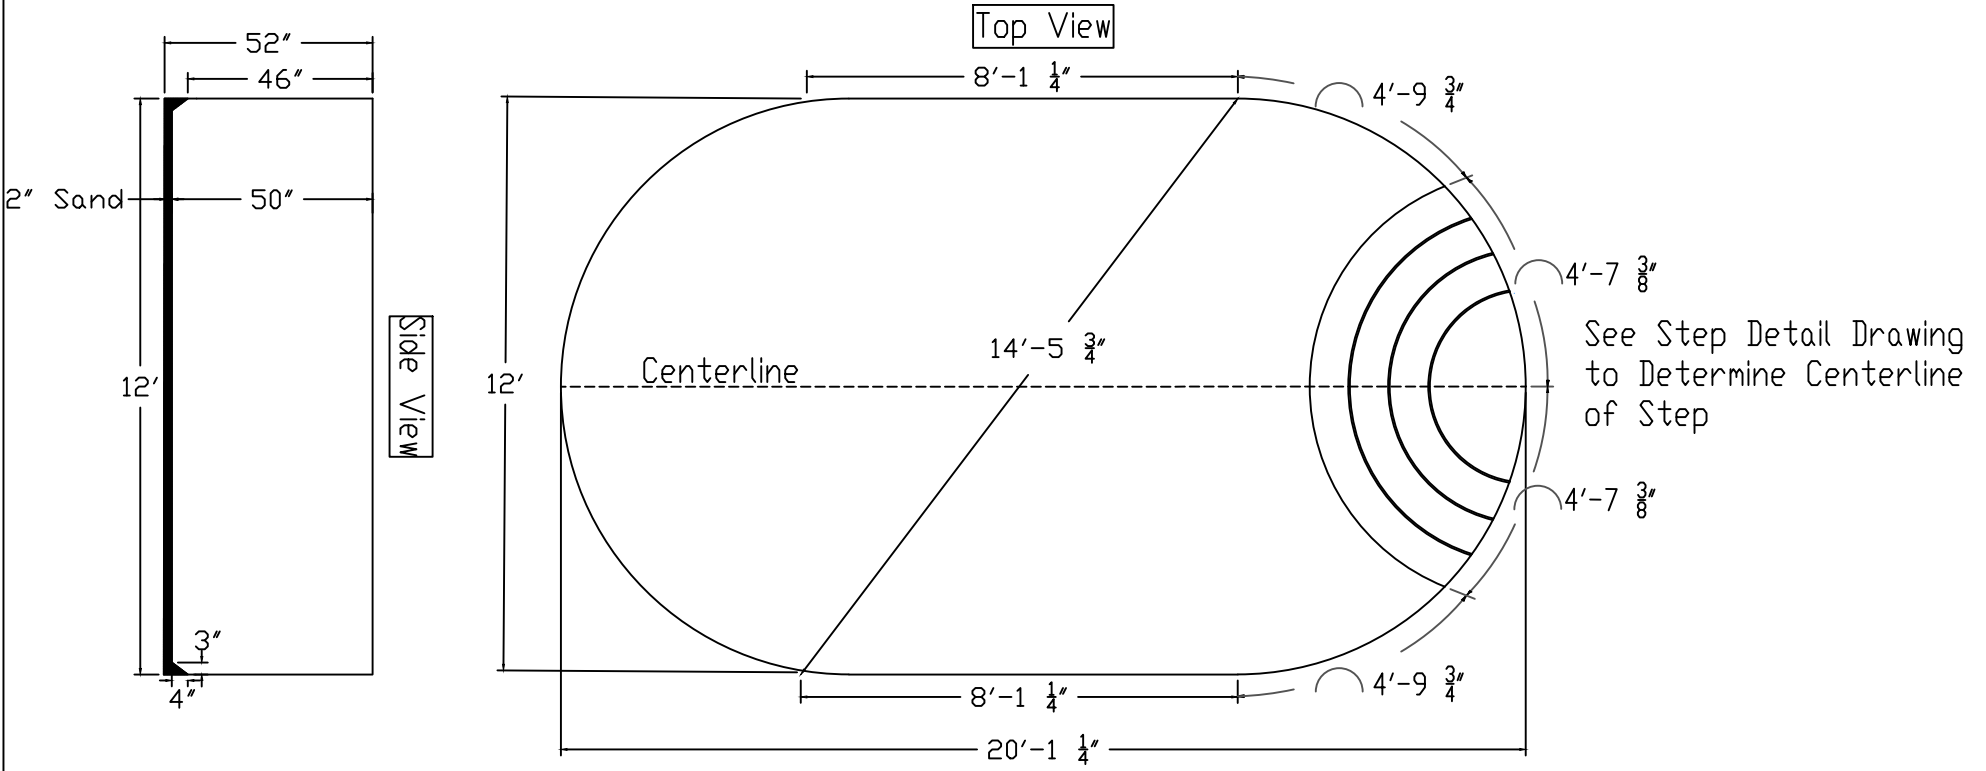

# Radiant Pool Standard Specification

Oval 12'x20'-6'R Wedding Cake Step 52" Wall Height

# Radiant Pool Standard Specification

Step Detail Page

6' Radius Wedding Cake Step

52" Wall Height

LINER'S FEATURED WITH BEAD ATTACHMENT

STEP RISER TO LINER  
BEAD ATTACHMENT TRACK  
DETAIL