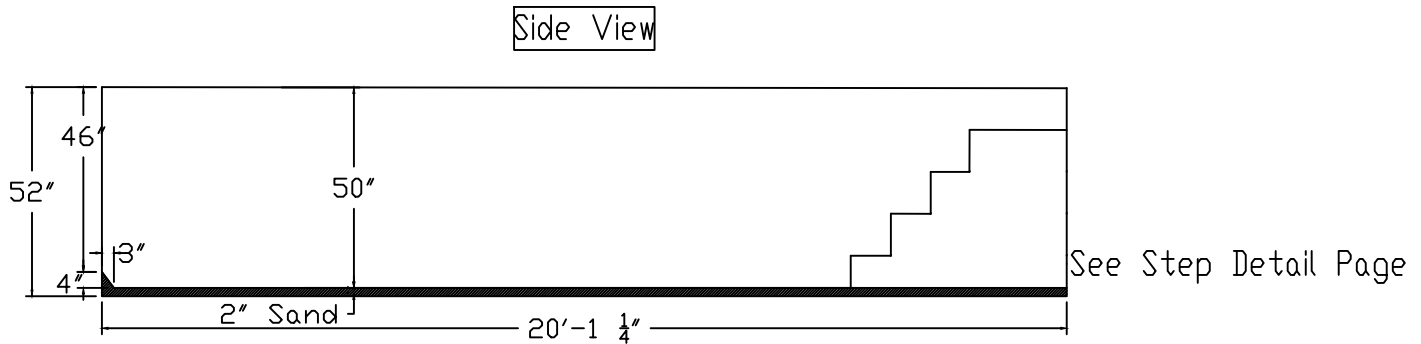

# Radiant Pool Standard Specification

Oval 12'x20'-6'R Wedding Cake Step 52" Wall Height

# Radiant Pool Standard Specification

Step Detail Page

6' Radius Wedding Cake Step

52" Wall Height

LINER'S FEATURED WITH BEAD ATTACHMENT

STEP RISER TO LINER  
BEAD ATTACHMENT TRACK  
DETAIL