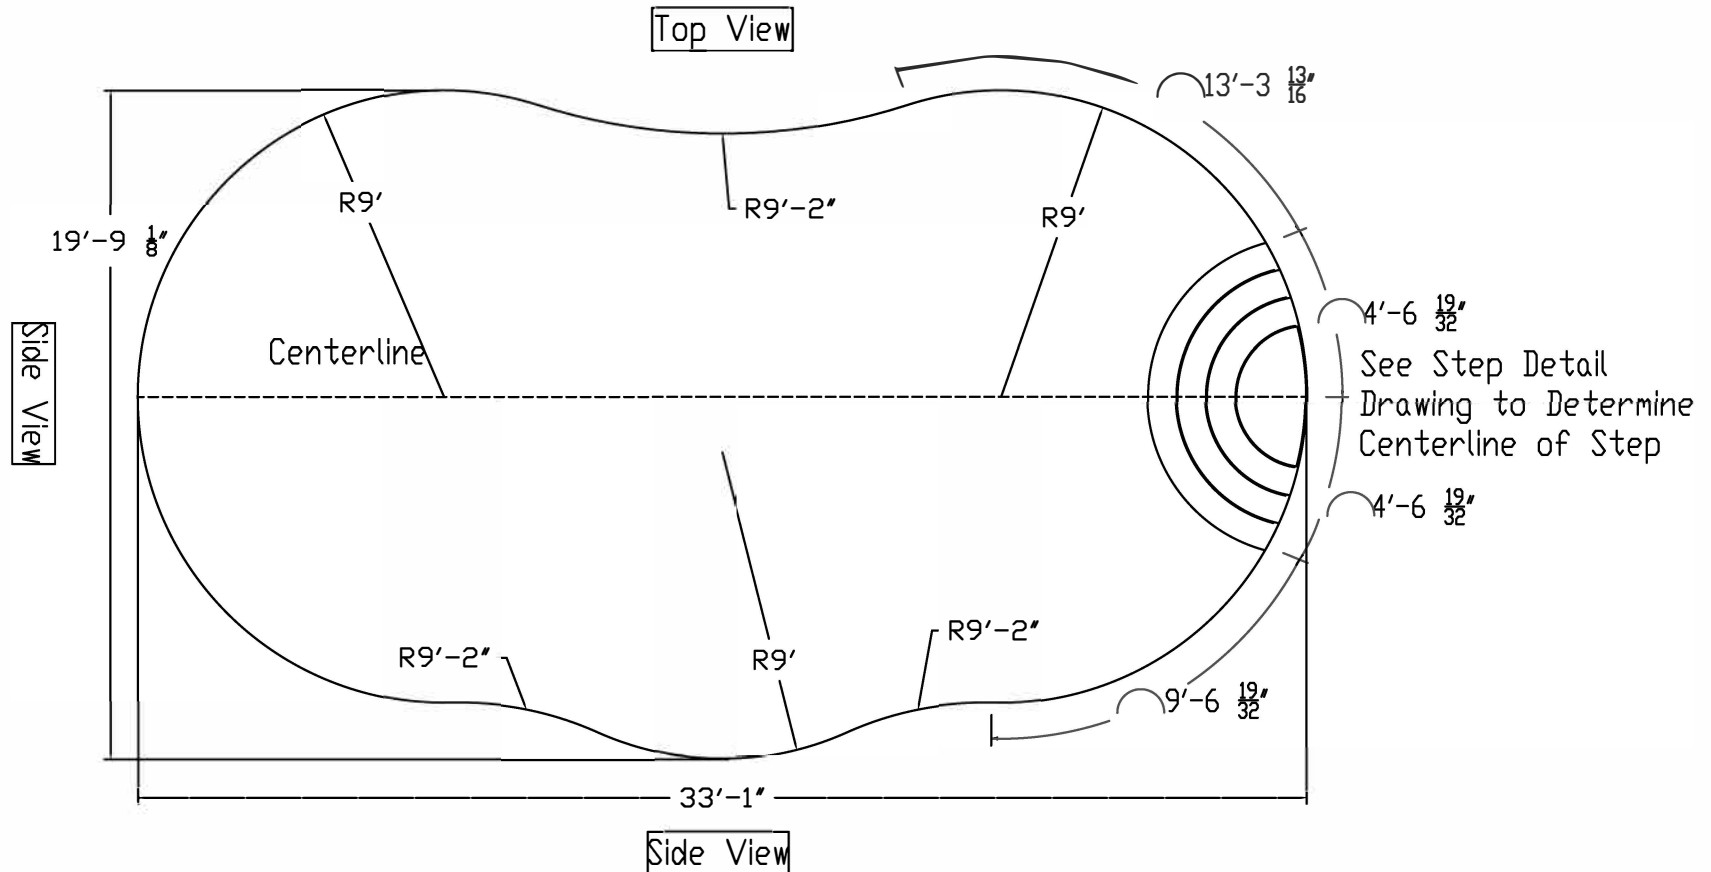

Radiant Pool Standard Specification

Lagoon

20'x33'-9'R Wedding Cake Step

52" Wall Height

See Step Detail Page

Radiant Pool Standard Specification

Step Detail Page

9' Radius Wedding Cake Step

52" Wall Height

LINER'S FEATURED WITH BEAD ATTACHMENT

STEP RISER TO LINER
BEAD ATTACHMENT TRACK
DETAIL