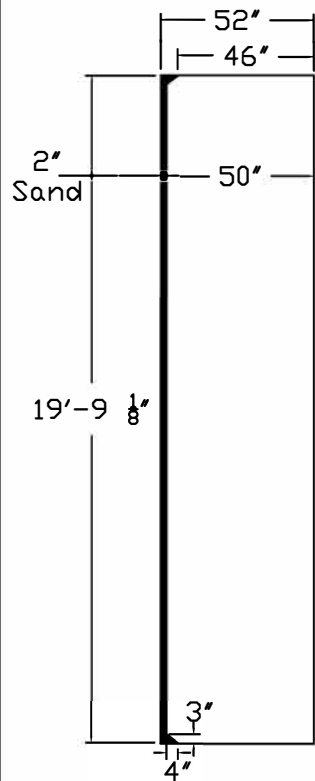

Radiant Pool Standard Specification

Lagoon

20'x33'-9'R Wedding Cake Step

52" Wall Height

See Step Detail Page

Radiant Pool Standard Specification

Step Detail Page

9' Radius Wedding Cake Step

52" Wall Height

LINER'S FEATURED WITH BEAD ATTACHMENT

STEP RISER TO LINER
BEAD ATTACHMENT TRACK
DETAIL