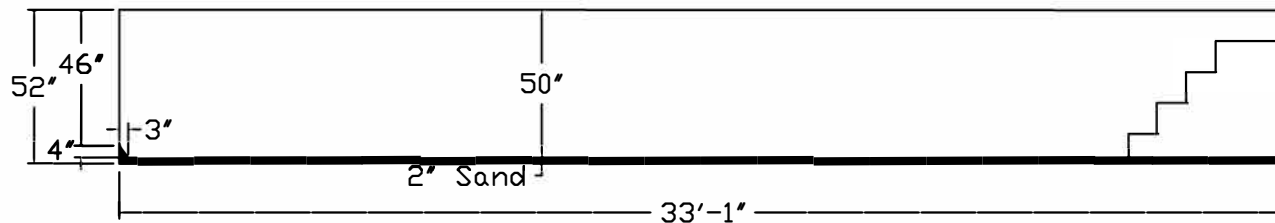

Radiant Pool Standard Specification

Lagoon

20'x33'-9'R Wedding Cake Step

52" Wall Height

See Step Detail Page

Radiant Pool Standard Specification

Step Detail Page

9' Radius Wedding Cake Step

52" Wall Height

LINER'S FEATURED WITH BEAD ATTACHMENT

STEP RISER TO LINER
BEAD ATTACHMENT TRACK
DETAIL