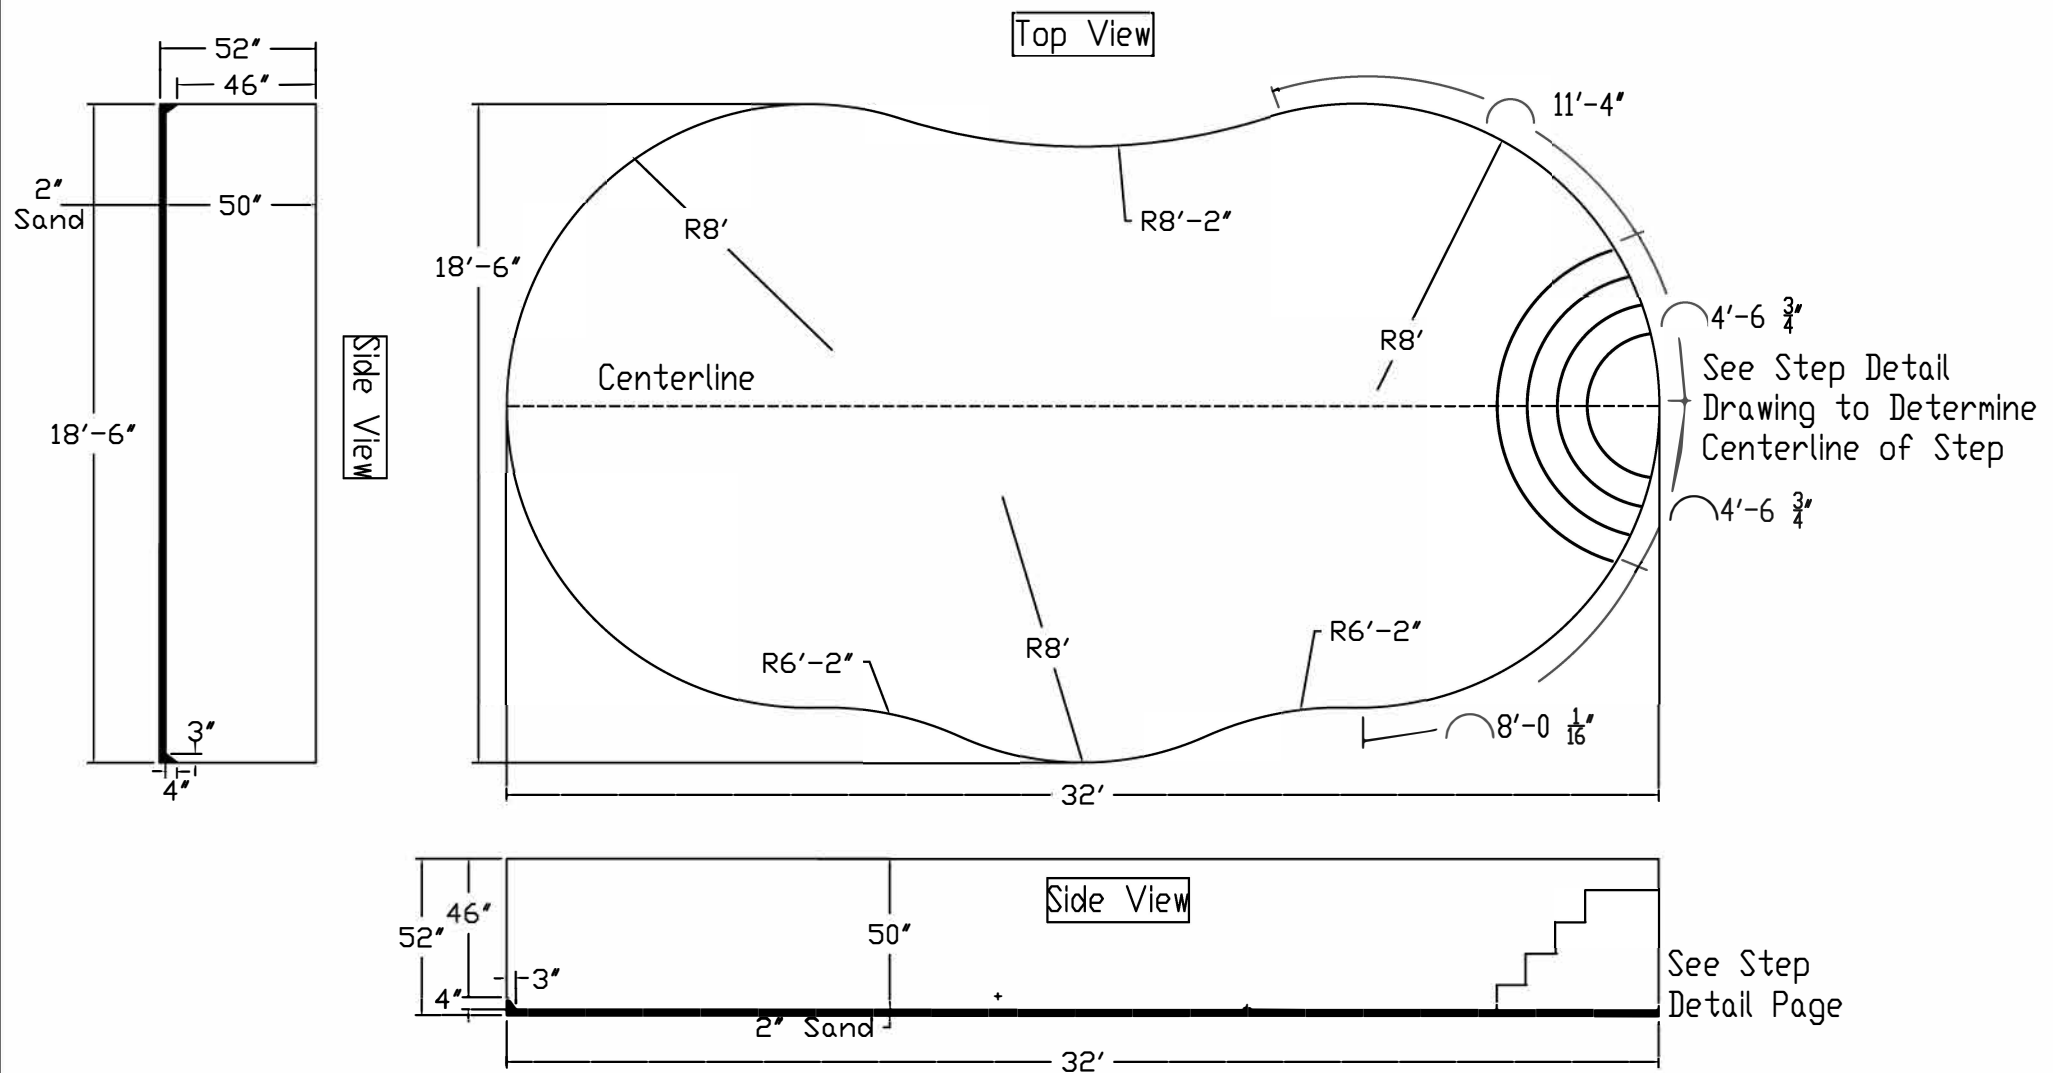

Radiant Pool Standard Specification

Lagoon

18'x32'-8'R Wedding Cake Step

52" Wall Height

Radiant Pool Standard Specification

Step Detail Page

8' Radius Wedding Cake Step

52" Wall Height

LINER'S FEATURED WITH BEAD ATTACHMENT

STEP RISER TO LINER
BEAD ATTACHMENT TRACK
DETAIL