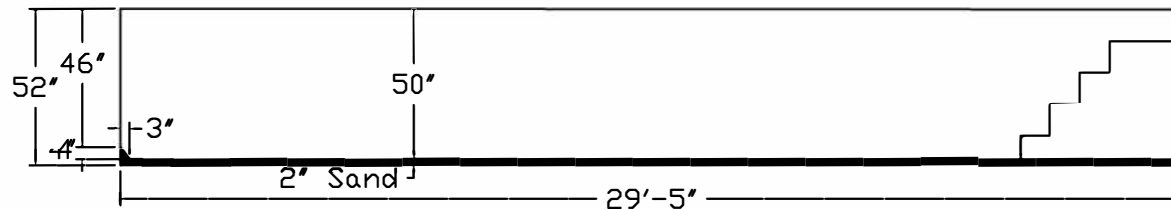

Radiant Pool Standard Specification

Lagoon

18'x30'-8'R Wedding Cake Step

52" Wall Height

Side View

Side View

See Step Detail Page