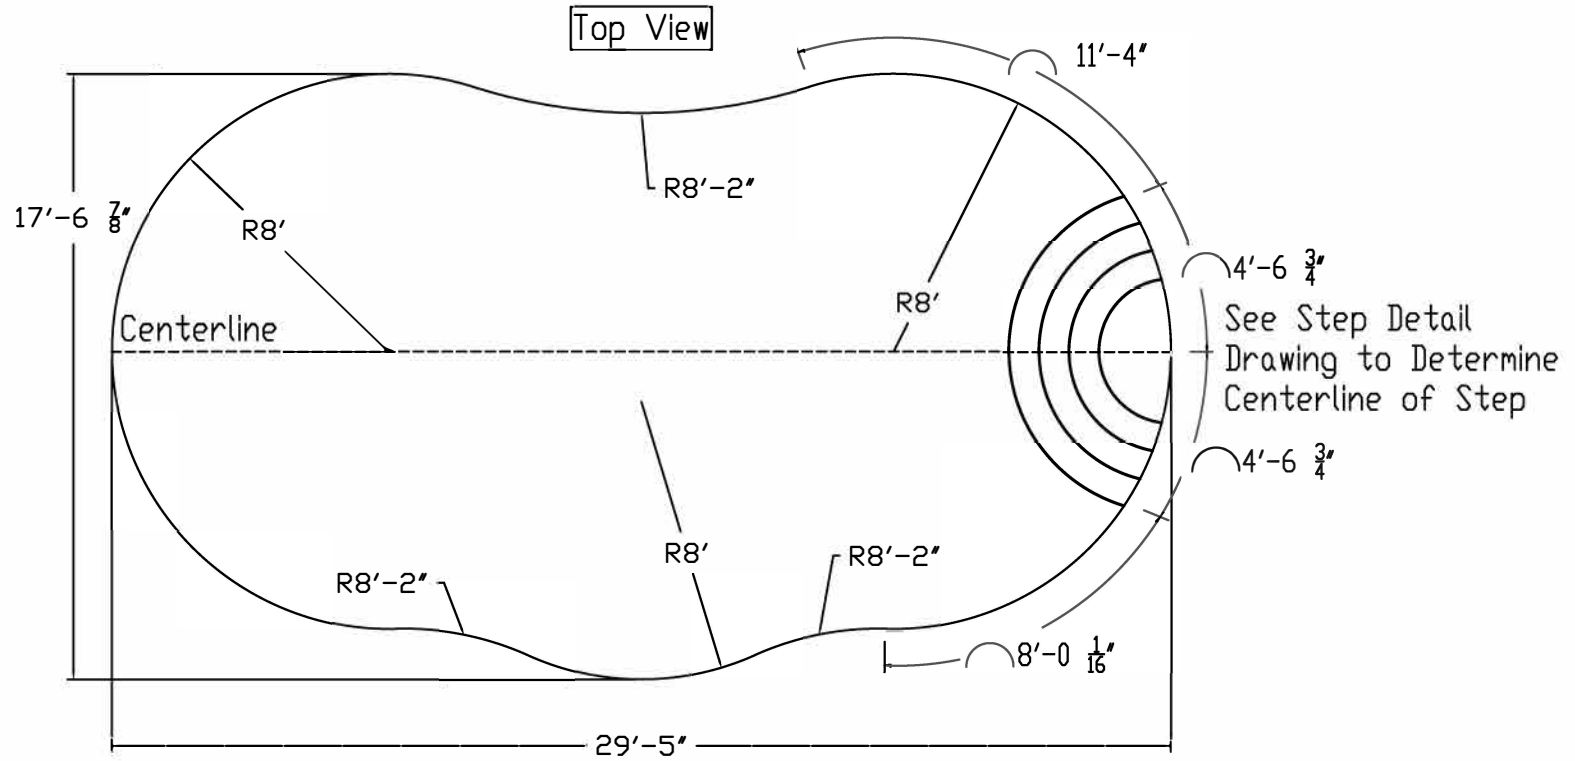

Radiant Pool Standard Specification

Lagoon

18'x30'-8'R Wedding Cake Step

52" Wall Height

Side View

Side View

See Step Detail Page