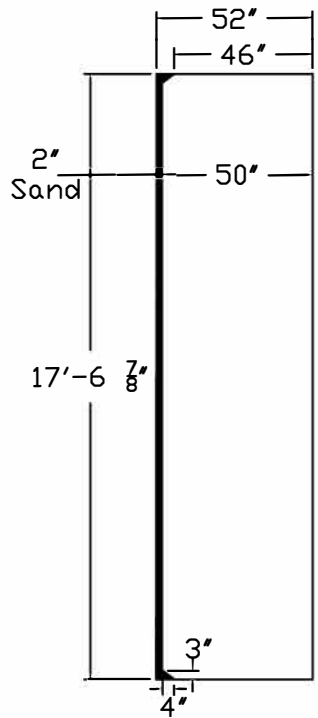

Radiant Pool Standard Specification

Lagoon

18'x30'-8'R Wedding Cake Step

52" Wall Height

Side View

Side View

See Step Detail Page