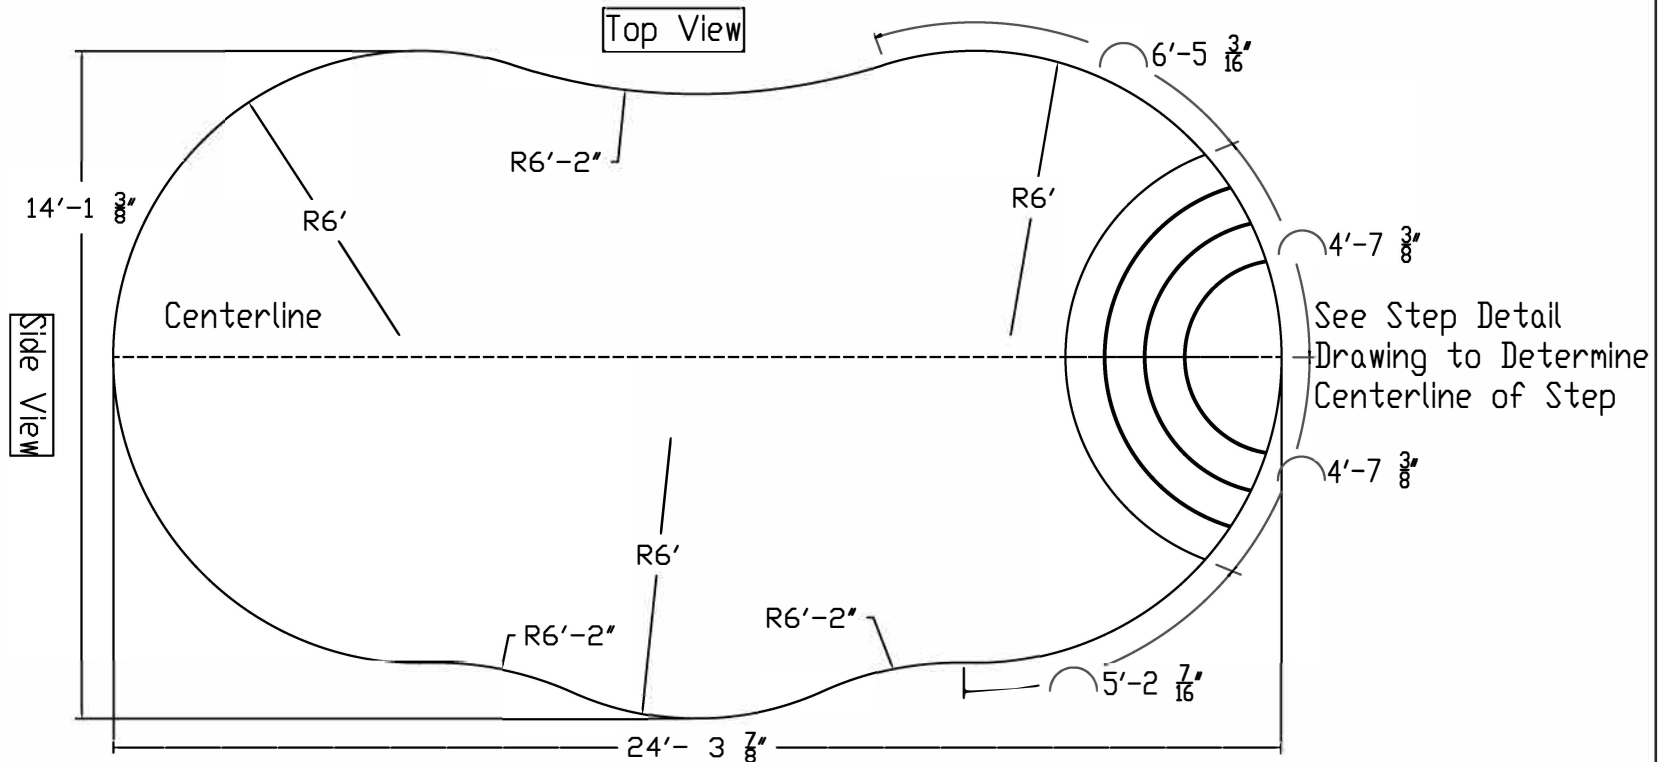

Radiant Pool Standard Specification

Lagoon

14'x24'-6'R Wedding Cake Step

52" Wall Height

See Step Detail Drawing to Determine Centerline of Step

See Step Detail Page

Radiant Pool Standard Specification

Step Detail Page

6' Radius Wedding Cake Step

52" Wall Height

LINER'S FEATURED WITH BEAD ATTACHMENT

STEP RISER TO LINER
BEAD ATTACHMENT TRACK
DETAIL