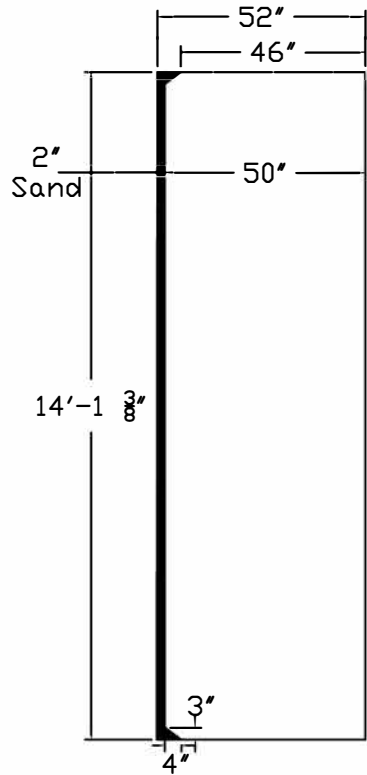

Radiant Pool Standard Specification

Lagoon

14'x24'-6'R Wedding Cake Step

52" Wall Height

See Step Detail Drawing to Determine Centerline of Step

See Step Detail Page

Radiant Pool Standard Specification

Step Detail Page

6' Radius Wedding Cake Step

52" Wall Height

LINER'S FEATURED WITH BEAD ATTACHMENT

STEP RISER TO LINER
BEAD ATTACHMENT TRACK
DETAIL