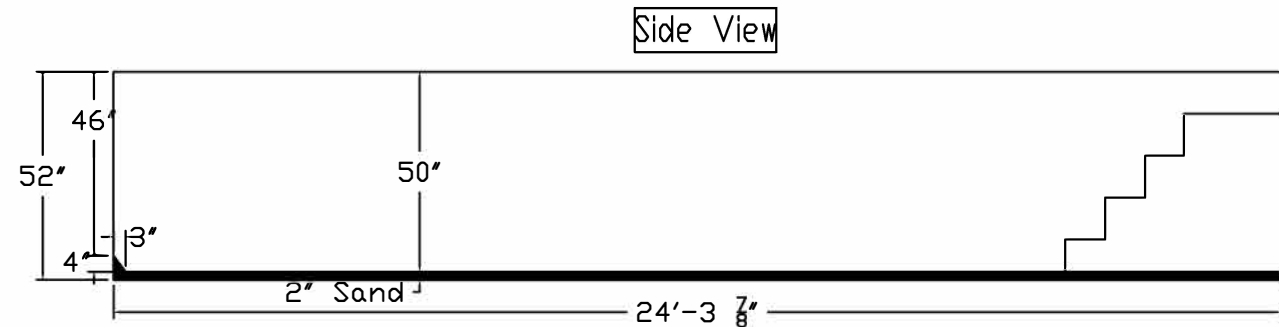

Radiant Pool Standard Specification

Lagoon

14'x24'-6'R Wedding Cake Step

52" Wall Height

See Step Detail Drawing to Determine Centerline of Step

See Step Detail Page

Radiant Pool Standard Specification

Step Detail Page

6' Radius Wedding Cake Step

52" Wall Height

LINER'S FEATURED WITH BEAD ATTACHMENT

STEP RISER TO LINER
BEAD ATTACHMENT TRACK
DETAIL