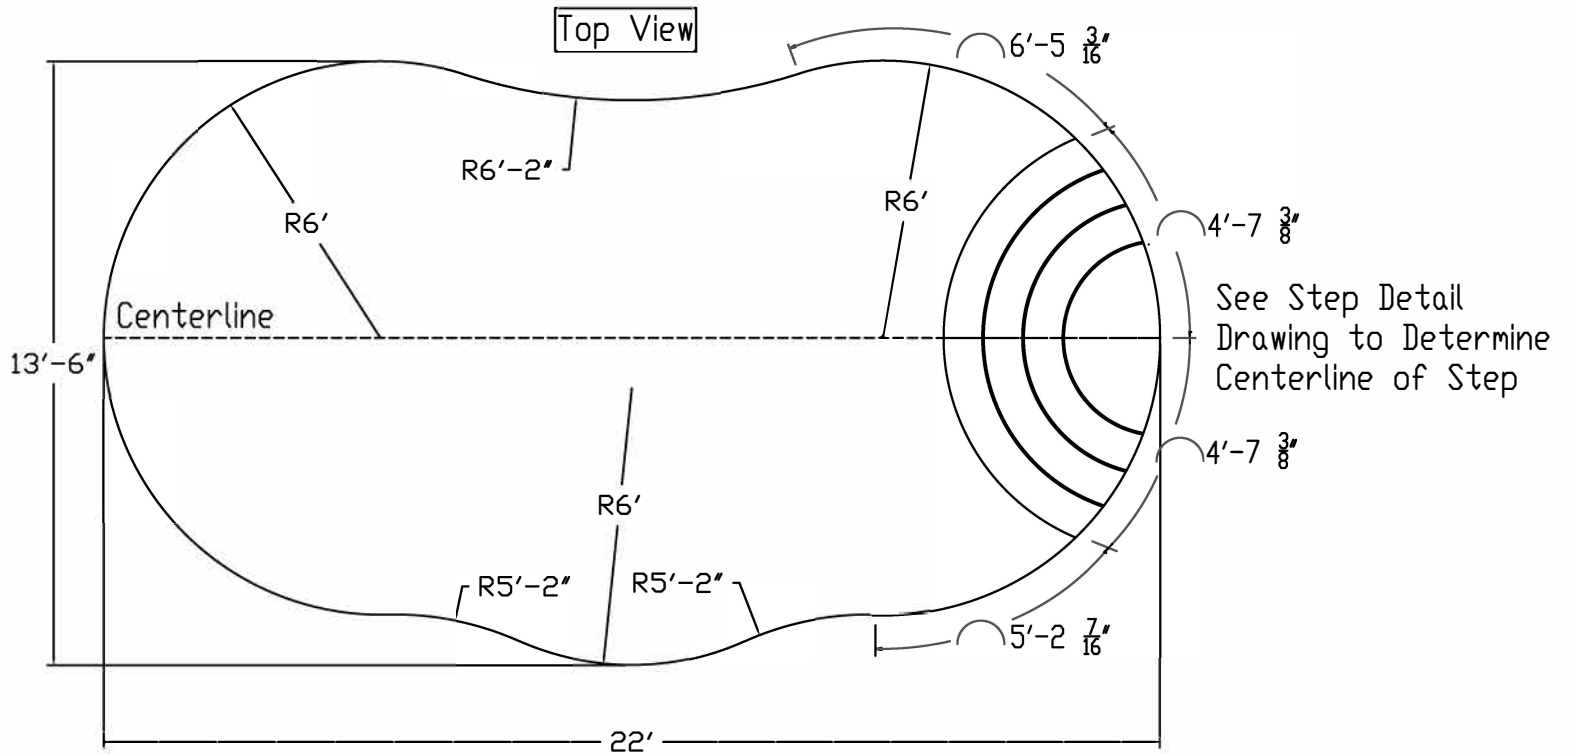

Radiant Pool Standard Specification

Lagoon

14'x22'-6"R Wedding Cake Step

52" Wall Height

Side View

Side View

See Step Detail Page

Radiant Pool Standard Specification

Step Detail Page

6' Radius Wedding Cake Step

52" Wall Height

LINER'S FEATURED WITH BEAD ATTACHMENT

STEP RISER TO LINER
BEAD ATTACHMENT TRACK
DETAIL