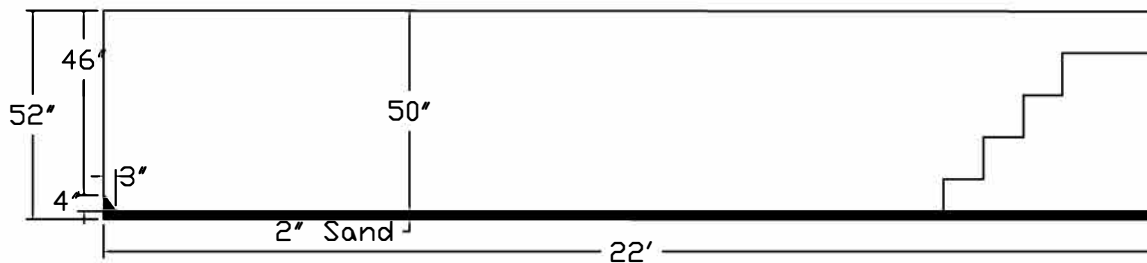

Radiant Pool Standard Specification

Lagoon

14'x22'-6"R Wedding Cake Step

52" Wall Height

Side View

Side View

See Step Detail Page

Radiant Pool Standard Specification

Step Detail Page

6' Radius Wedding Cake Step

52" Wall Height

LINER'S FEATURED WITH BEAD ATTACHMENT

STEP RISER TO LINER
BEAD ATTACHMENT TRACK
DETAIL