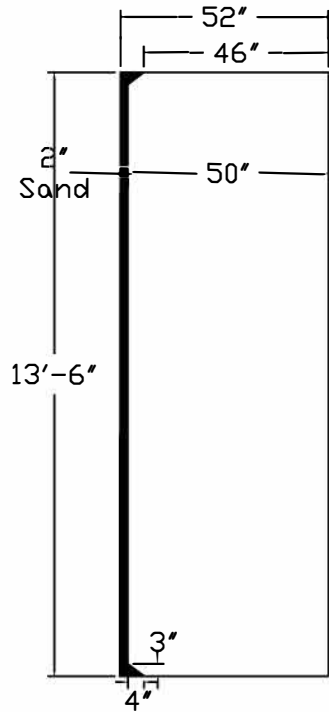

Radiant Pool Standard Specification

Lagoon

14'x22'-6"R Wedding Cake Step

52" Wall Height

Side View

Side View

See Step Detail Page

Radiant Pool Standard Specification

Step Detail Page

6' Radius Wedding Cake Step

52" Wall Height

LINER'S FEATURED WITH BEAD ATTACHMENT

STEP RISER TO LINER
BEAD ATTACHMENT TRACK
DETAIL