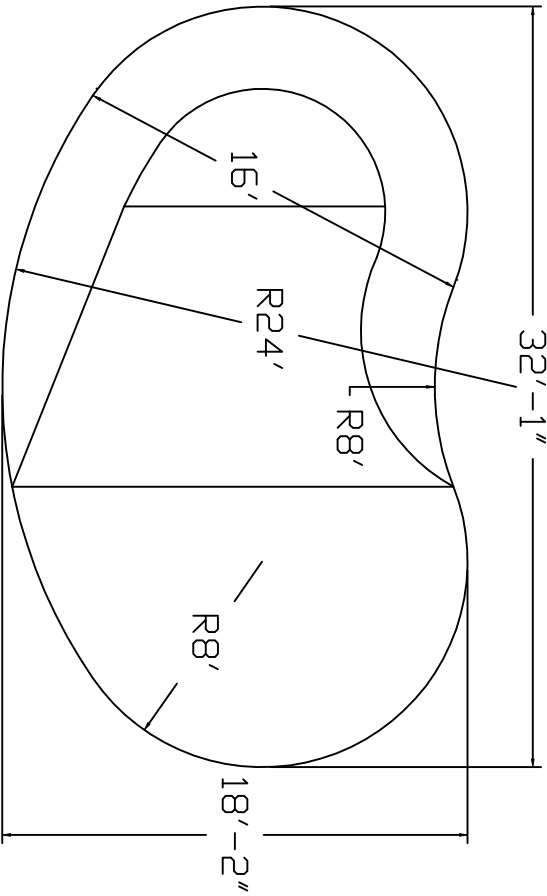

Eternity Brand Standard Specification

Kidney Right

16'x18'-2"x32'-1"
 6' Hopper

48" or 52" Wall
 Height

Top View

End View

Side View