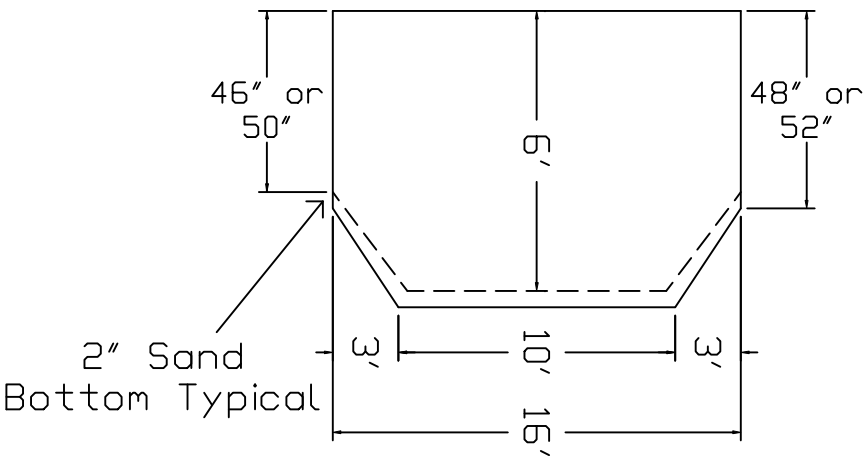

Eternity Brand Standard Specification

Kidney Right

16'x18'-2"x32'-1"
 6' Hopper

48" or 52" Wall
 Height

Top View

End View

Side View