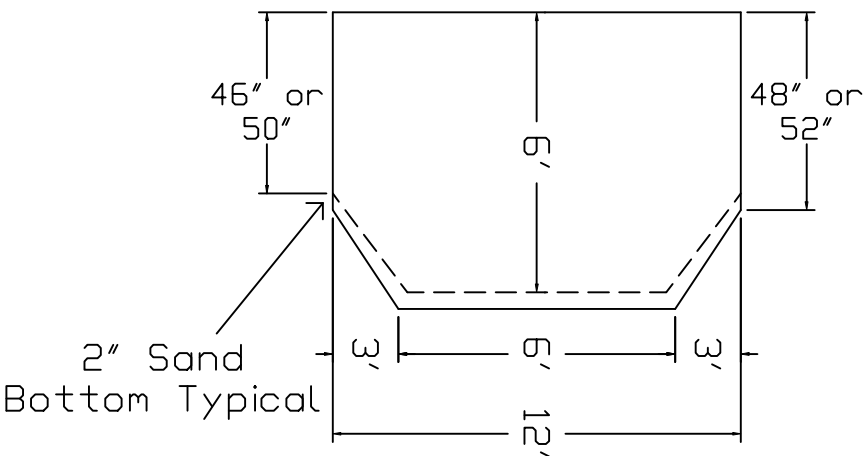

# Eternity Brand Standard Specification

Kidney Right

14'x15'-5"x27'-7"  
 6' Hopper

48" or 52" Wall  
 Height

Top View

End View

Side View