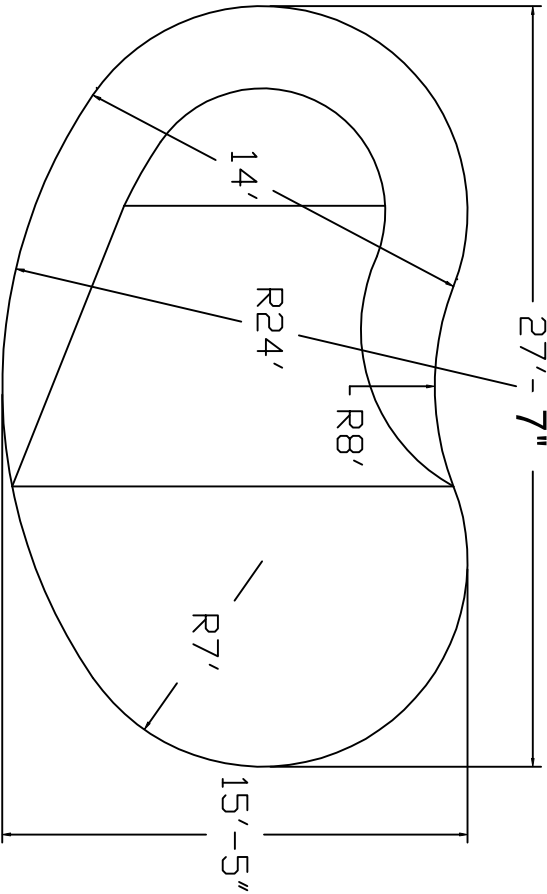

# Eternity Brand Standard Specification

Kidney Right

14'x15'-5"x27'-7"  
 6' Hopper

48" or 52" Wall  
 Height

Top View

End View

Side View