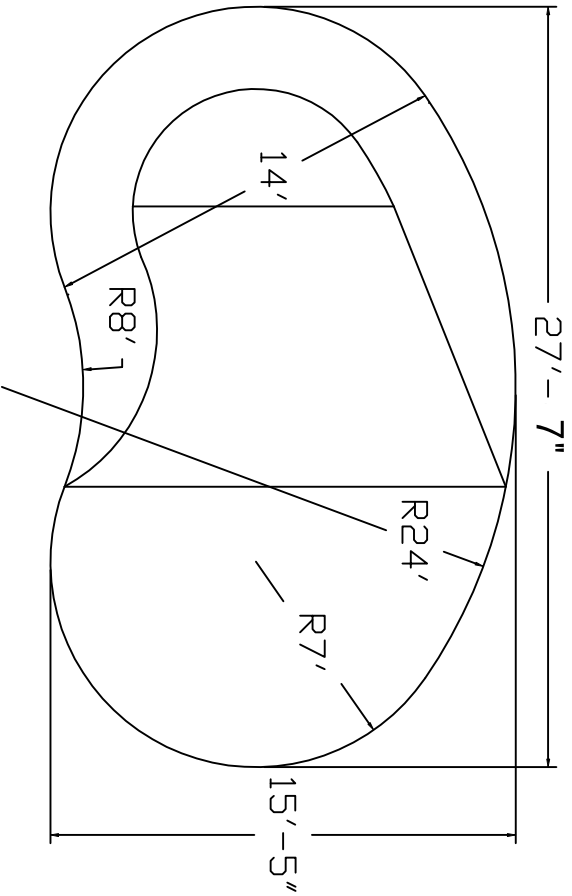

Eternity Brand Standard Specification

Kidney Left

14'x15'-5"x27'-7"
6' Hopper

48" or 52" Wall
Height

Top View

End View

Side View