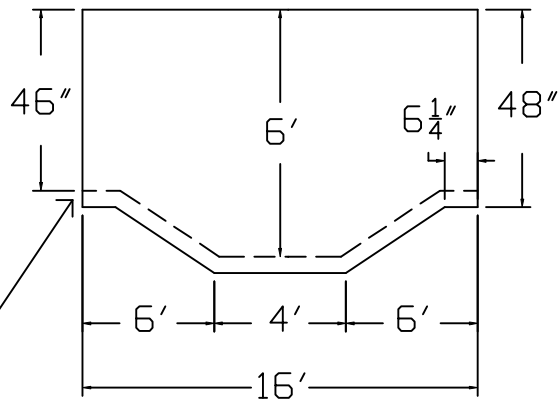

Wilkes Brand Standard Specification

Rectangle

16x28 - Hopper

4' Wall Height

Top View

Side View

End View

2" Sand Bottom Typical

Corner Detail

2" Sand Bottom Typical