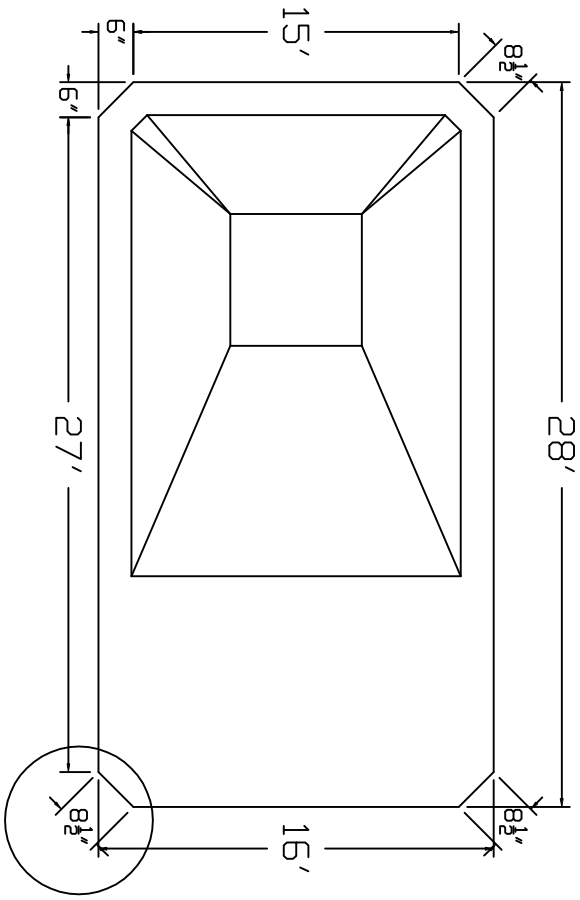

Wilkes Brand Standard Specification

Rectangle

16x28 - Hopper

4' Wall Height

Top View

Side View

End View

2" Sand Bottom Typical

Corner Detail

2" Sand Bottom Typical