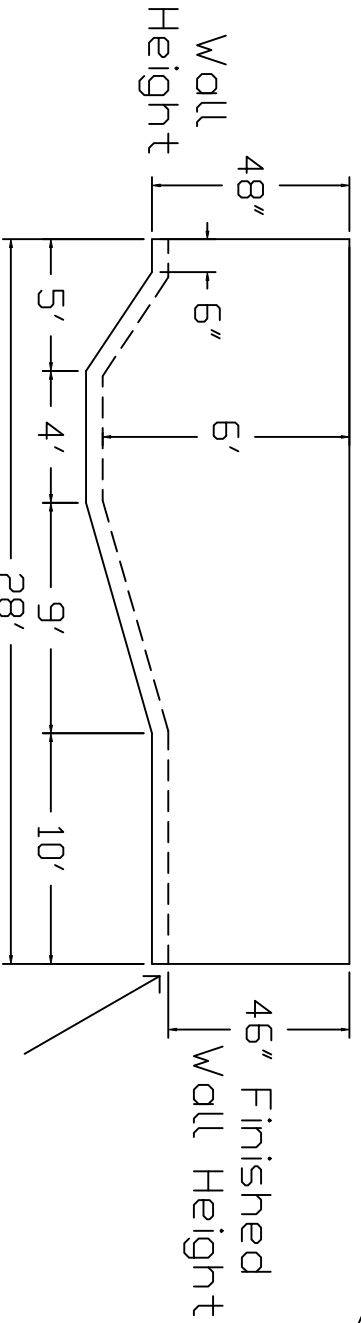

Wilkes Brand Standard Specification

Rectangle

16x28 - Hopper

4' Wall Height

Top View

Side View

End View

2" Sand Bottom Typical

Corner Detail

2" Sand Bottom Typical