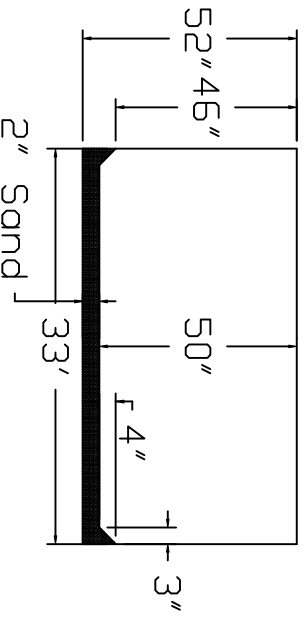

Radiant Brand
 Standard Specification

Round

33'

52" Wall Height

Top View

Side View

End View