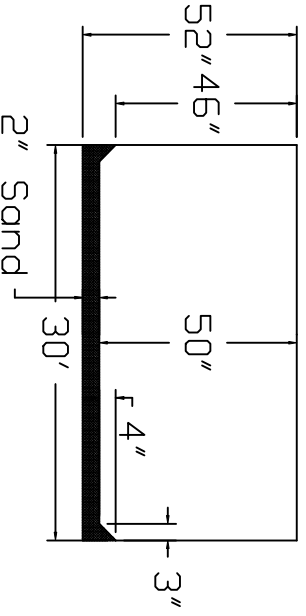

# Radiant Brand Standard Specification

Round

30'

52" Wall Height

Top View

Side View

End View