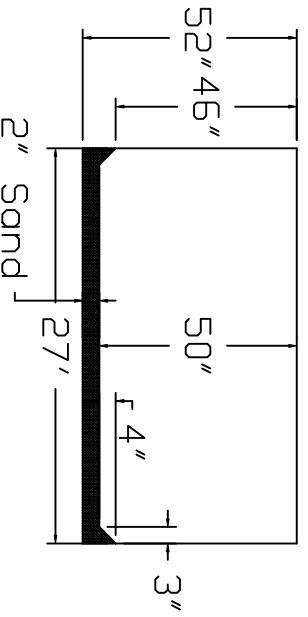

Radiant Brand  
 Standard Specification

Round

27'

52" Wall Height

Top View

Side View

End View