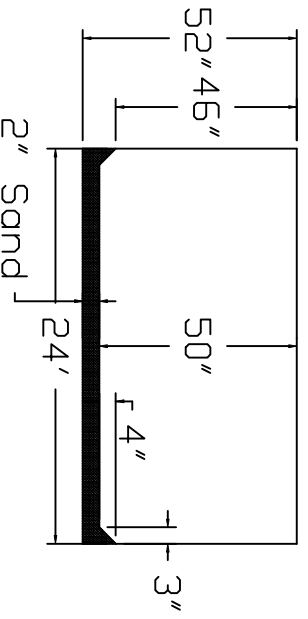

Radiant Brand  
 Standard Specification

Round

24'

52" Wall Height

Top View

Side View

End View