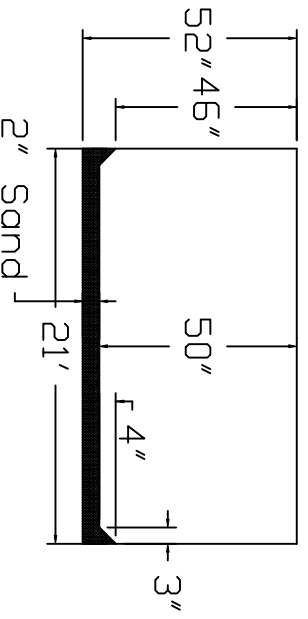

Radiant Brand
 Standard Specification

Round

21'

52" Wall Height

Top View

Side View

End View