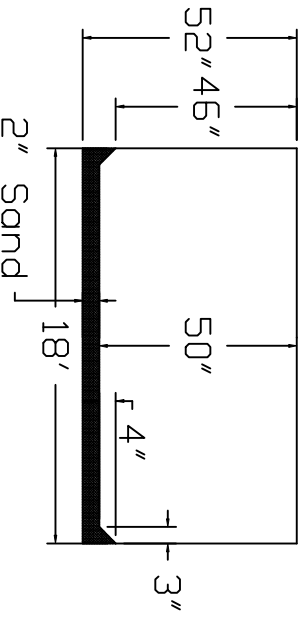

Radiant Brand
 Standard Specification

Round

18'

52" Wall Height

Top View

Side View

End View