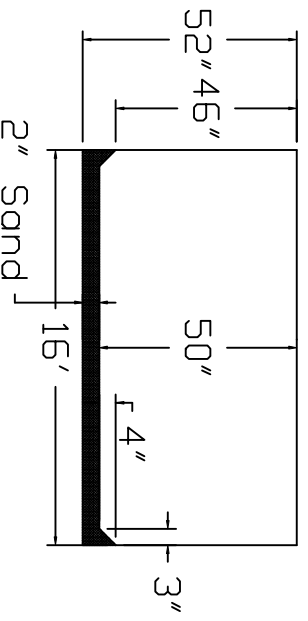

# Radiant Brand Standard Specification

Round

16'

52" Wall Height

Top View

Side View

End View