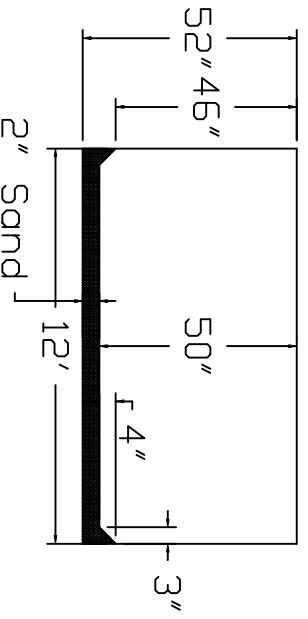

Radiant Brand  
 Standard Specification

Round

12'

52" Wall Height

Top View

Side View

End View