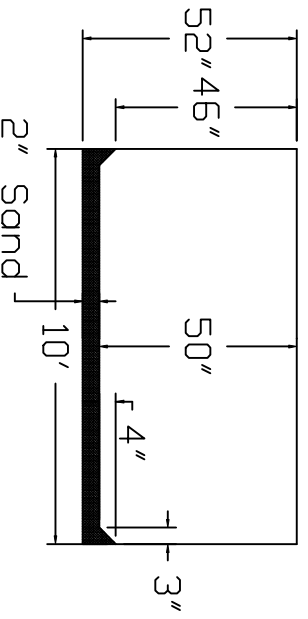

Radiant Brand
 Standard Specification

Round

10'

52" Wall Height

Top View

Side View

End View