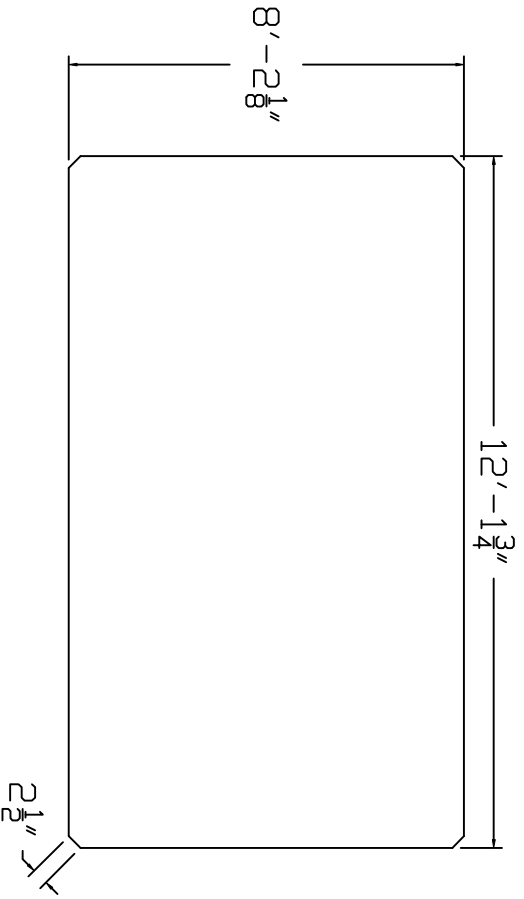

Radiant Brand
 Standard Specification

Rectangle

8'x12'

52" Wall Height

Top View

Side View

End View