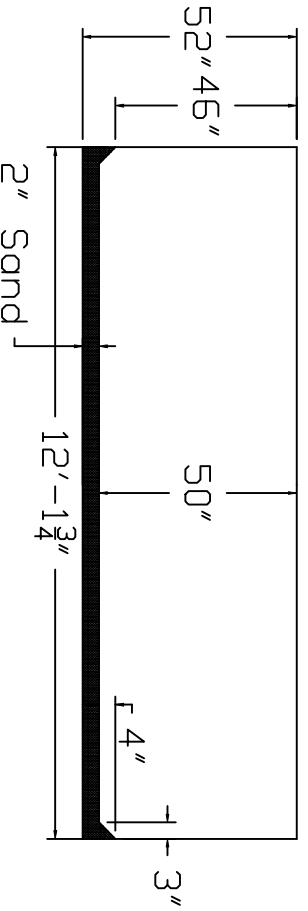

Radiant Brand
 Standard Specification

Rectangle

8'x12'

52" Wall Height

Top View

Side View

End View