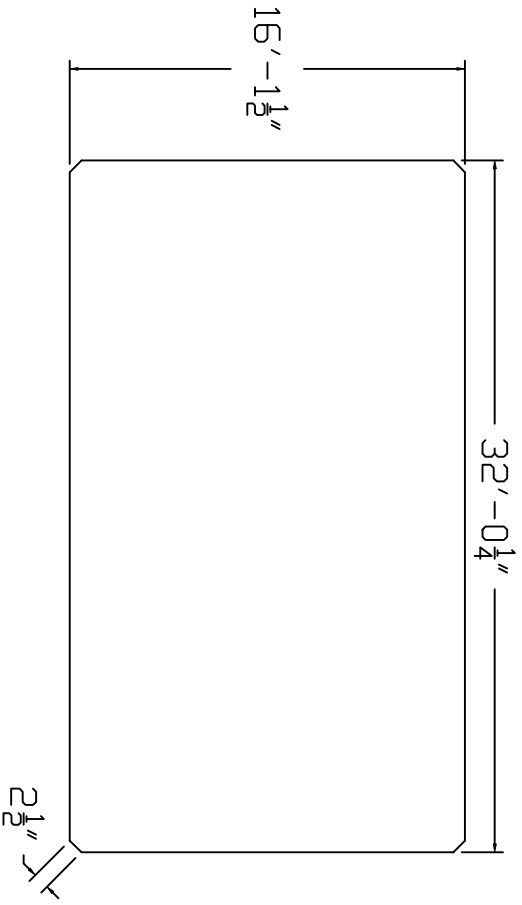

Radiant Brand  
Standard Specification

Rectangle

16'x32'

52" Wall Height

Top View

Side View

End View