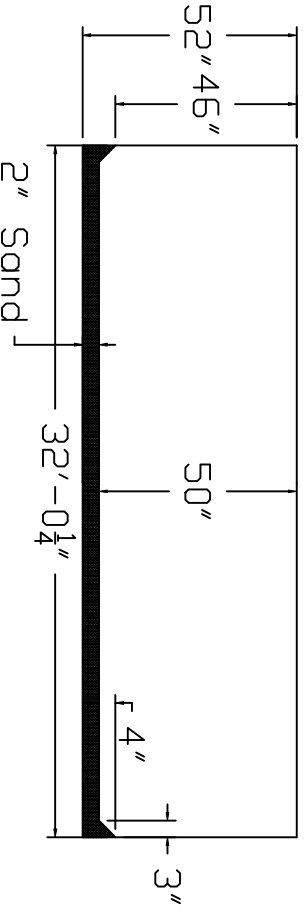

Radiant Brand  
Standard Specification

Rectangle

16'x32'

52" Wall Height

Top View

Side View

End View