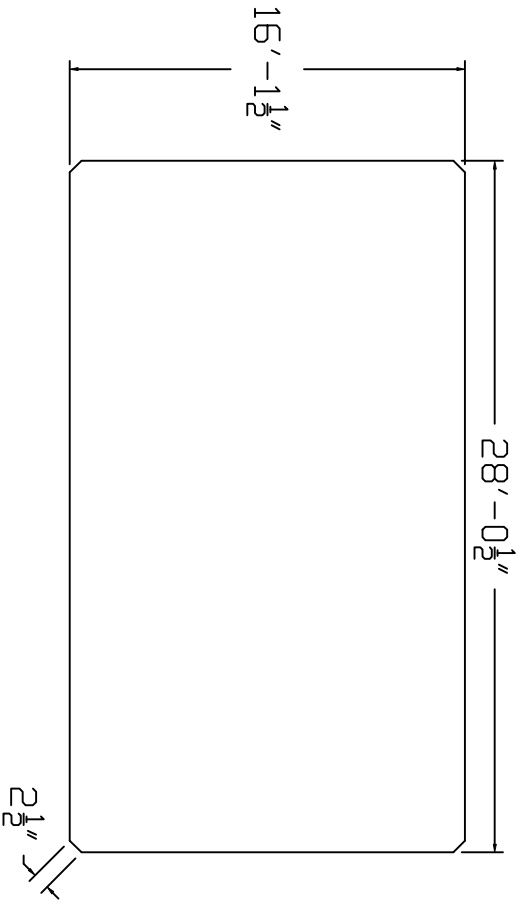

Radiant Brand
 Standard Specification

Rectangle

16'x28'

52" Wall Height

Top View

Side View

End View