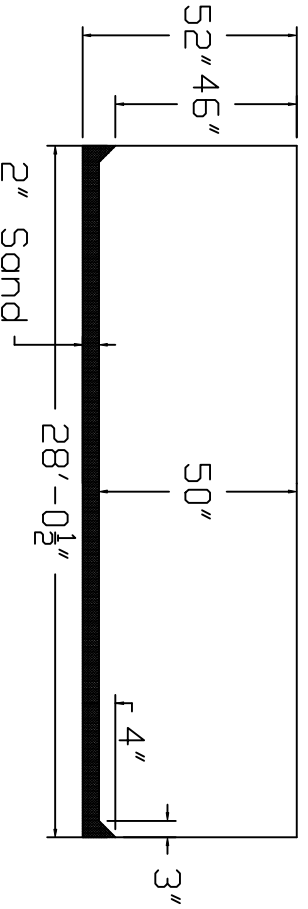

Radiant Brand
 Standard Specification

Rectangle

16'x28'

52" Wall Height

Top View

Side View

End View