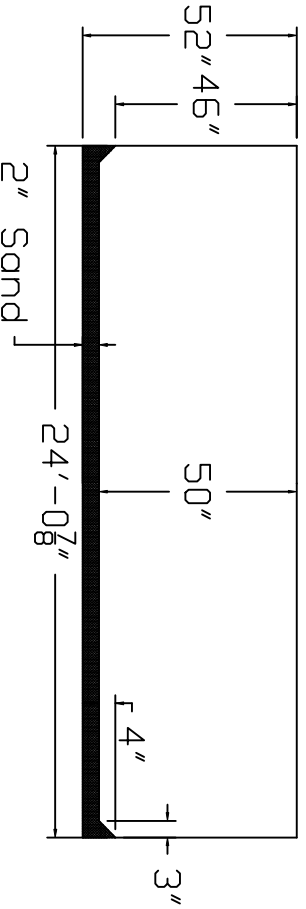

Radiant Brand
 Standard Specification

Rectangle

12'x24"

52" Wall Height

Top View

Side View

End View