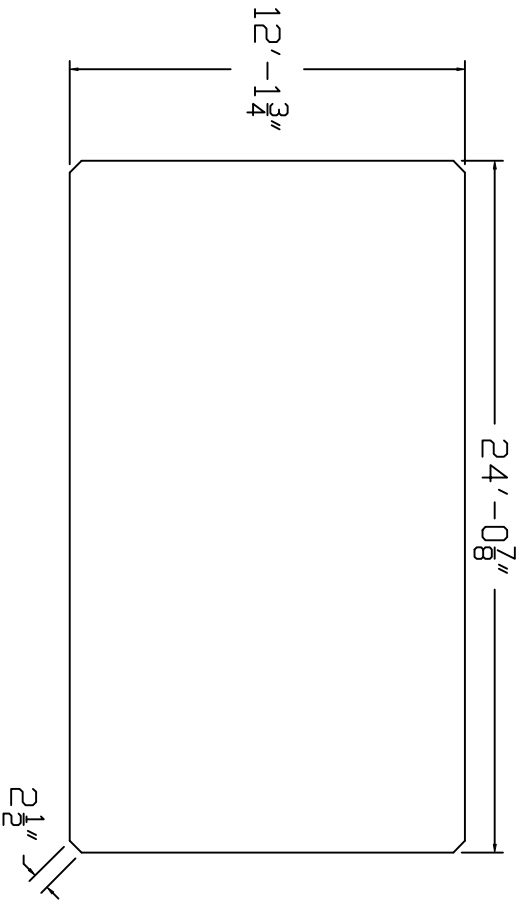

Radiant Brand
 Standard Specification

Rectangle

12'x24"

52" Wall Height

Top View

Side View

End View