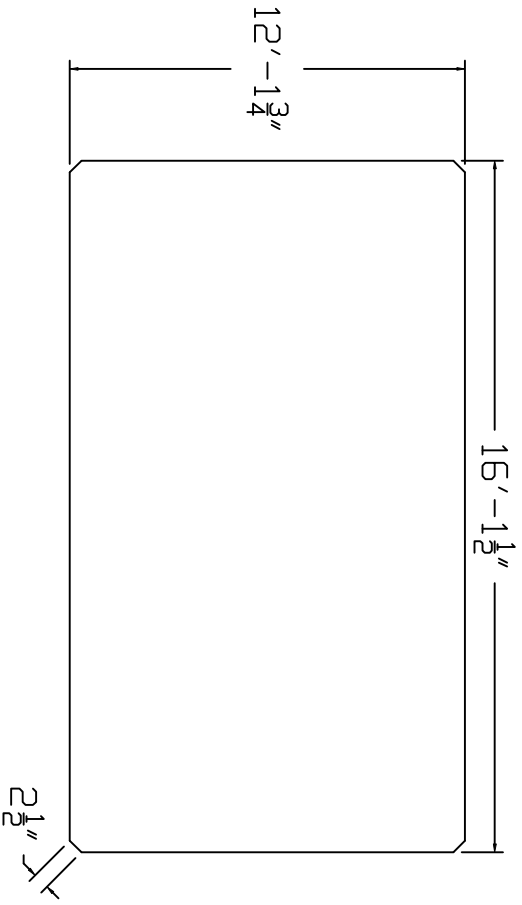

Radiant Brand  
Standard Specification

Rectangle

12'x16"

52" Wall Height

Top View

Side View

End View