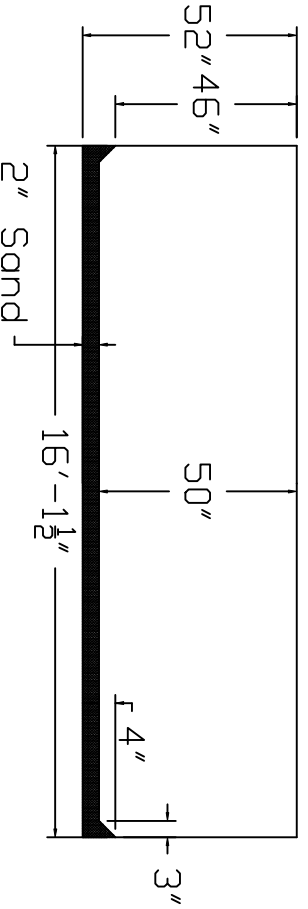

Radiant Brand  
Standard Specification

Rectangle

12'x16"

52" Wall Height

Top View

Side View

End View