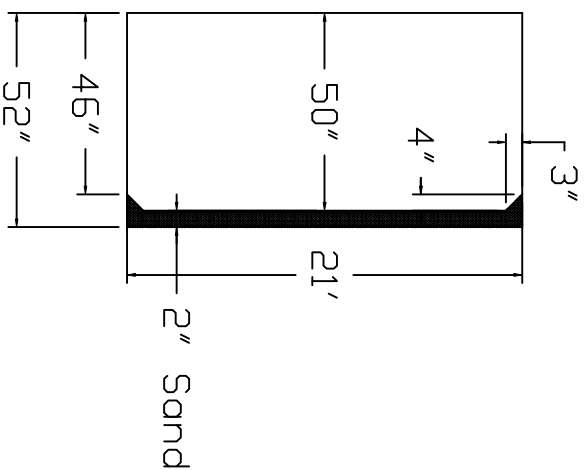

Radiant Brand  
 Standard Specification

Oval

21'x41'

52" Wall Height

Top View

End View

Side View