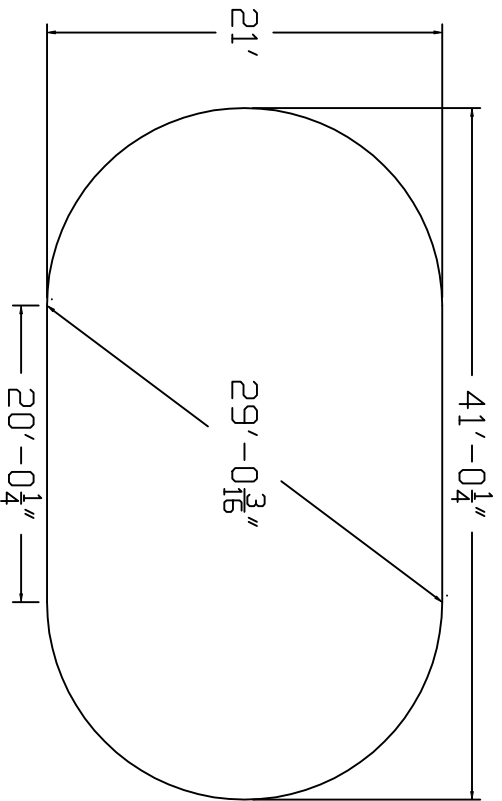

Radiant Brand  
 Standard Specification

Oval

21'x41'

52" Wall Height

Top View

End View

Side View