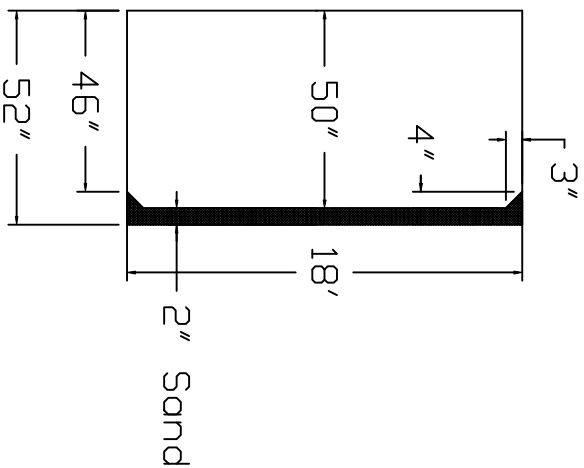

Radiant Brand
 Standard Specification

Oval

18'x34'

52" Wall Height

Top View

End View

Side View