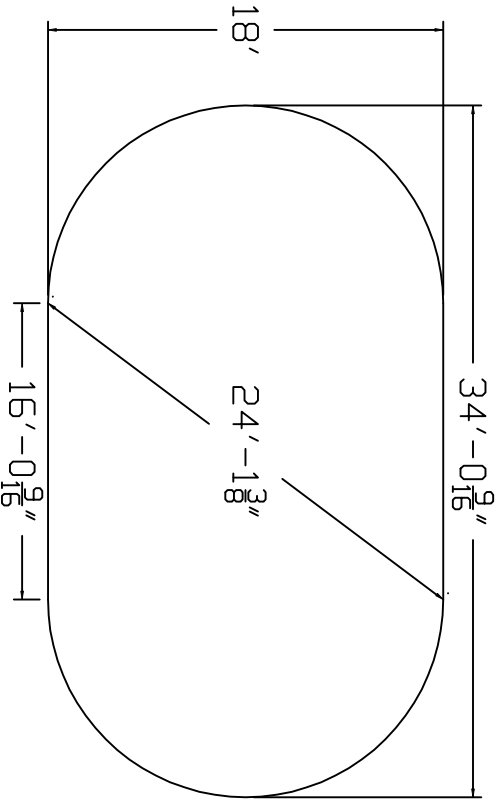

Radiant Brand
 Standard Specification

Oval

18'x34'

52" Wall Height

Top View

End View

Side View