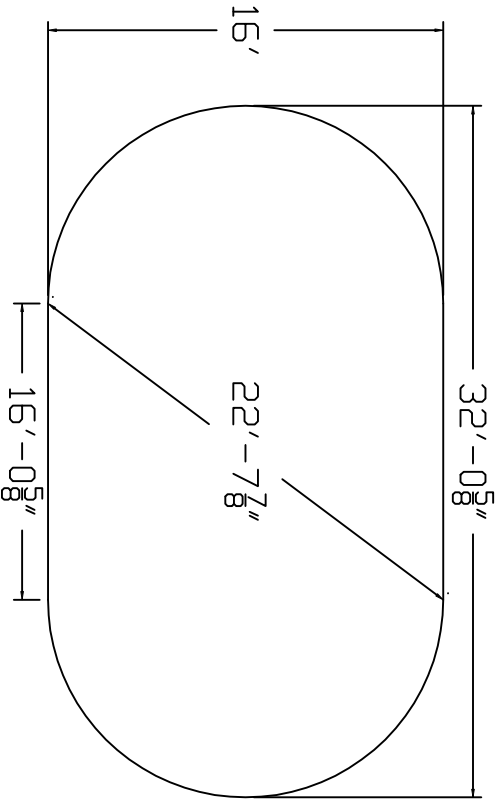

Radiant Brand
Standard Specification

Oval

16'x32'

52" Wall Height

Top View

End View

Side View