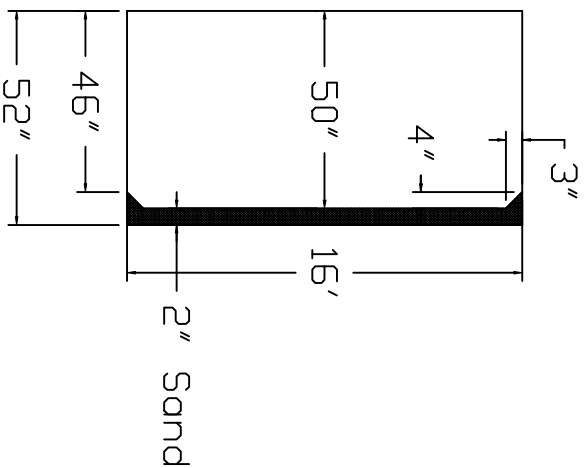

Radiant Brand
Standard Specification

Oval

16'x32'

52" Wall Height

Top View

End View

Side View