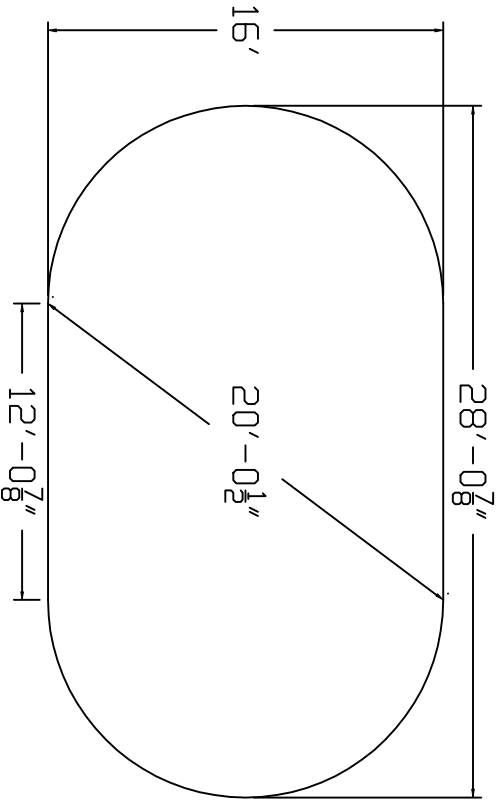

Radiant Brand
 Standard Specification

Oval

16'x28'

52" Wall Height

Top View

End View

Side View