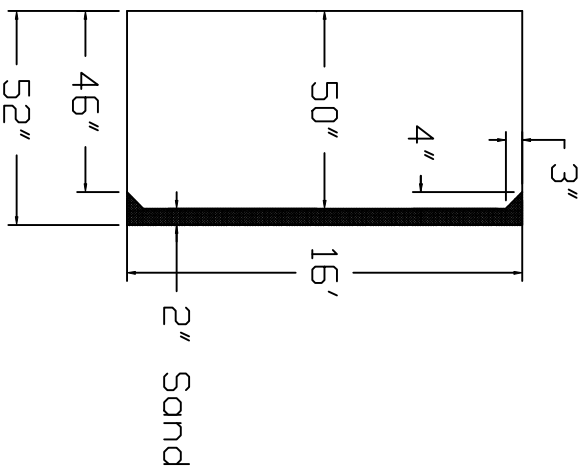

Radiant Brand
 Standard Specification

Oval

16'x28'

52" Wall Height

Top View

End View

Side View