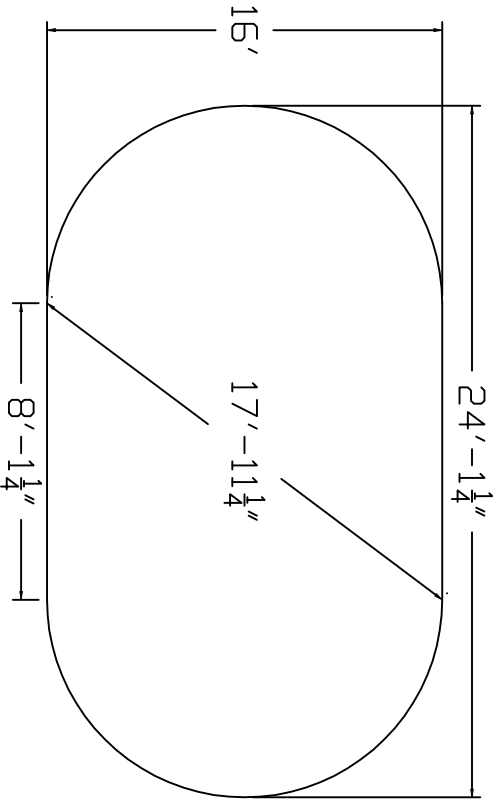

Radiant Brand  
 Standard Specification

Oval

16'x24'

52" Wall Height

Top View

End View

Side View