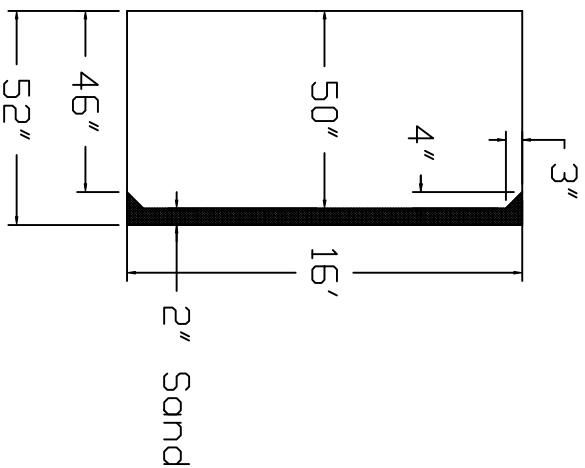

Radiant Brand  
 Standard Specification

Oval

16'x24'

52" Wall Height

Top View

End View

Side View