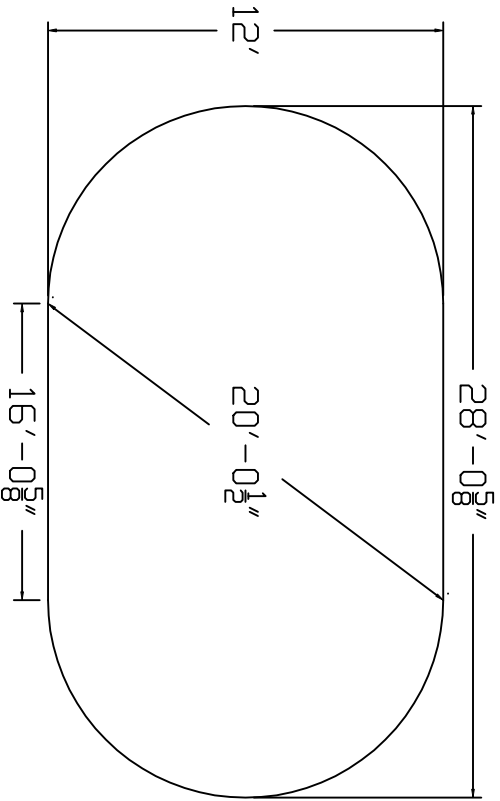

Radiant Brand
 Standard Specification

Oval

12'x28'

52" Wall Height

Top View

End View

Side View