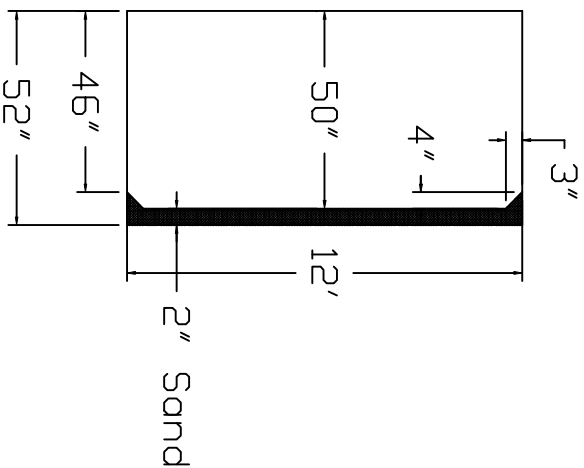

Radiant Brand
 Standard Specification

Oval

12'x28'

52" Wall Height

Top View

End View

Side View