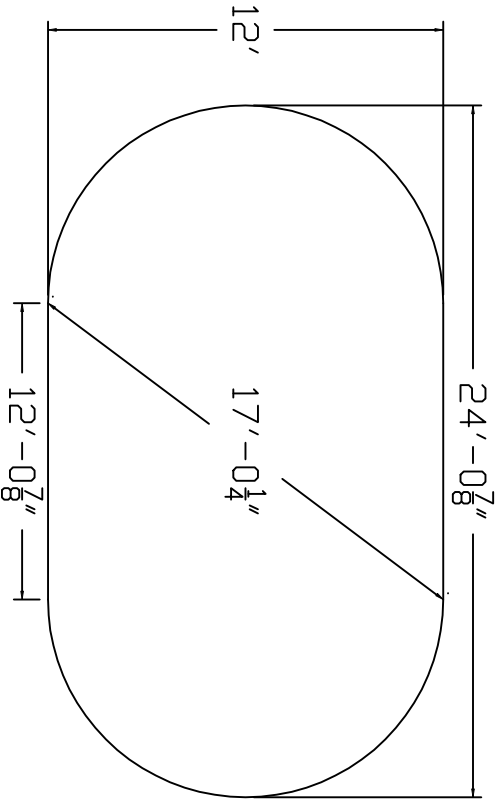

Radiant Brand  
 Standard Specification

Oval

12'x24'

52" Wall Height

Top View

End View

Side View