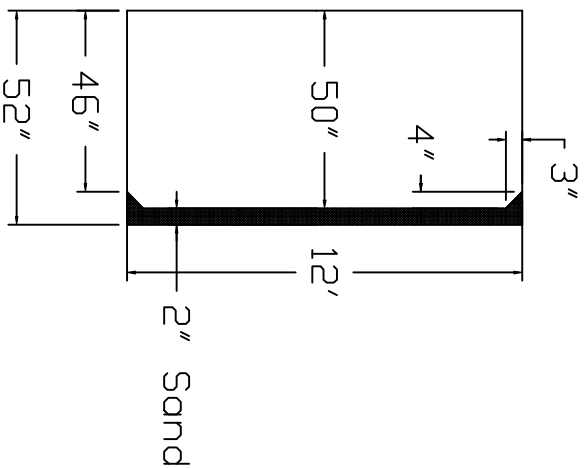

Radiant Brand  
 Standard Specification

Oval

12'x24'

52" Wall Height

Top View

End View

Side View