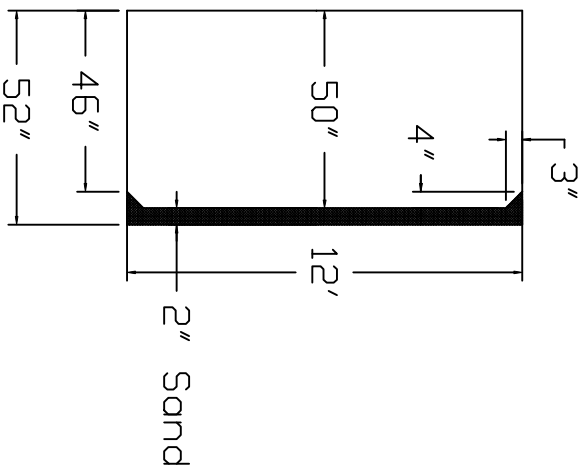

Radiant Brand
 Standard Specification

Oval

12'x20'

52" Wall Height

Top View

End View

Side View