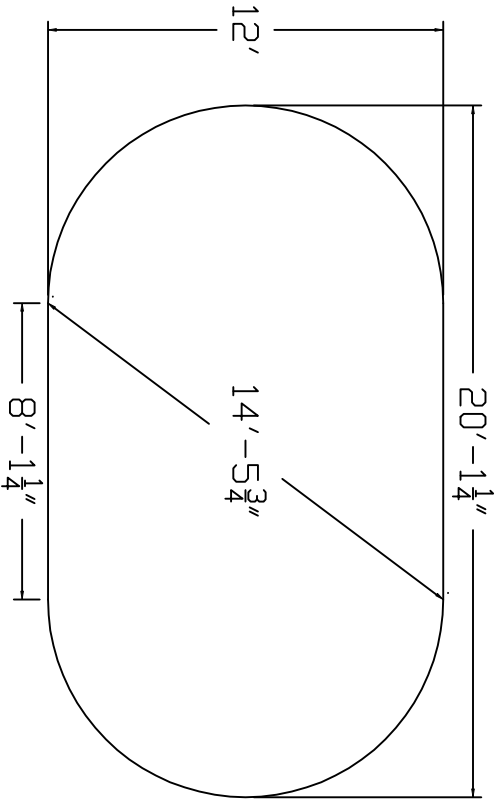

Radiant Brand
 Standard Specification

Oval

12'x20'

52" Wall Height

Top View

End View

Side View