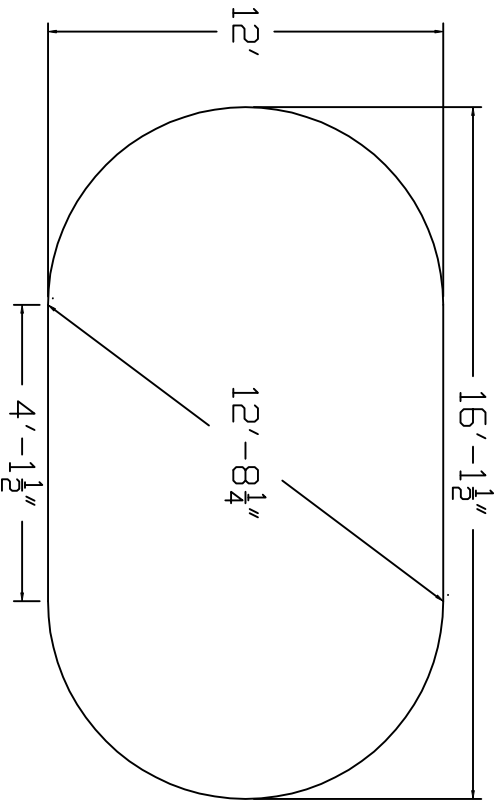

Radiant Brand
 Standard Specification

Oval

12'x16'

52" Wall Height

Top View

End View

Side View