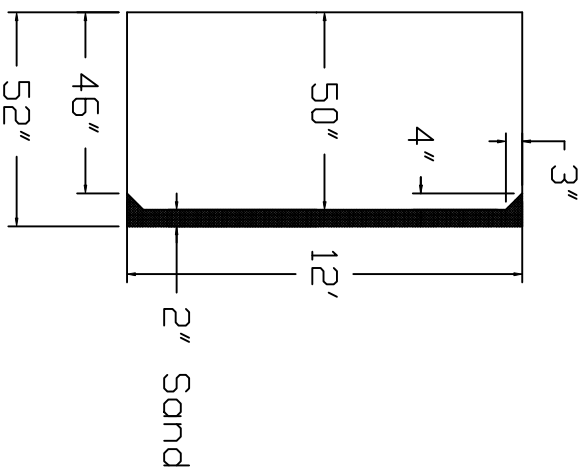

Radiant Brand
 Standard Specification

Oval

12'x16'

52" Wall Height

Top View

End View

Side View