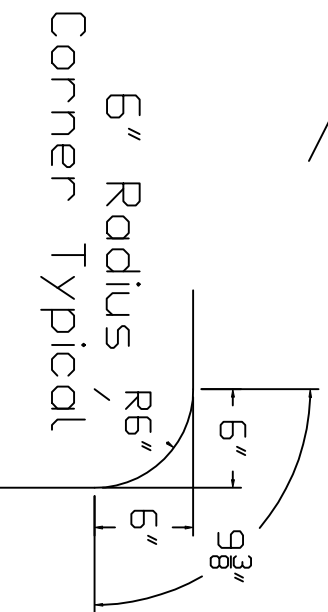

# Olympic Brand Standard Specification

Rectangle

20x40 - Hopper

4' Wall Height

Top View

End View

Side View

Corner Detail

2" Sand Bottom Typical

2" Sand Bottom Typical