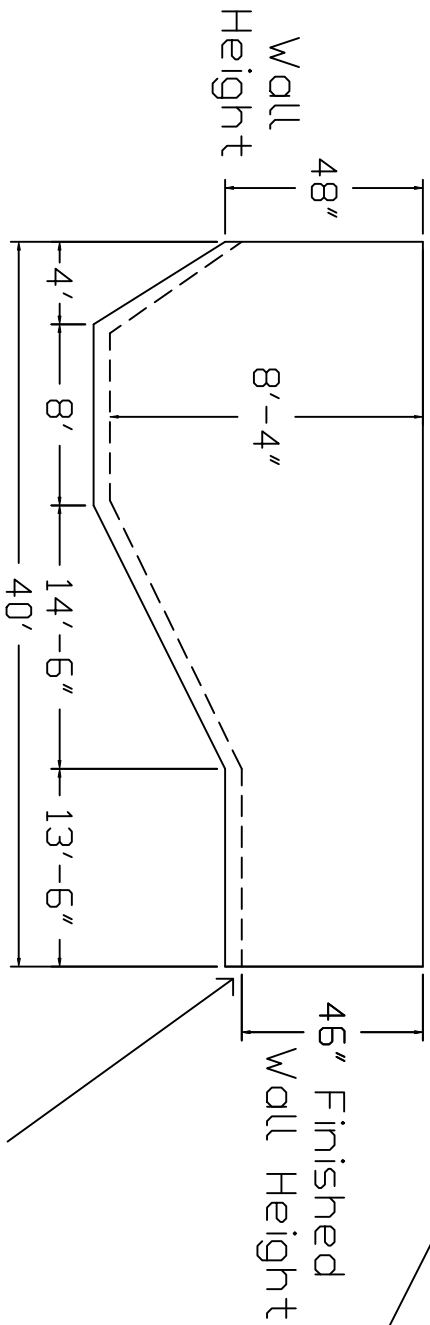

# Olympic Brand Standard Specification

Rectangle

20x40 - Hopper

4' Wall Height

Top View

End View

Side View

Corner Detail

2" Sand Bottom Typical

2" Sand Bottom Typical