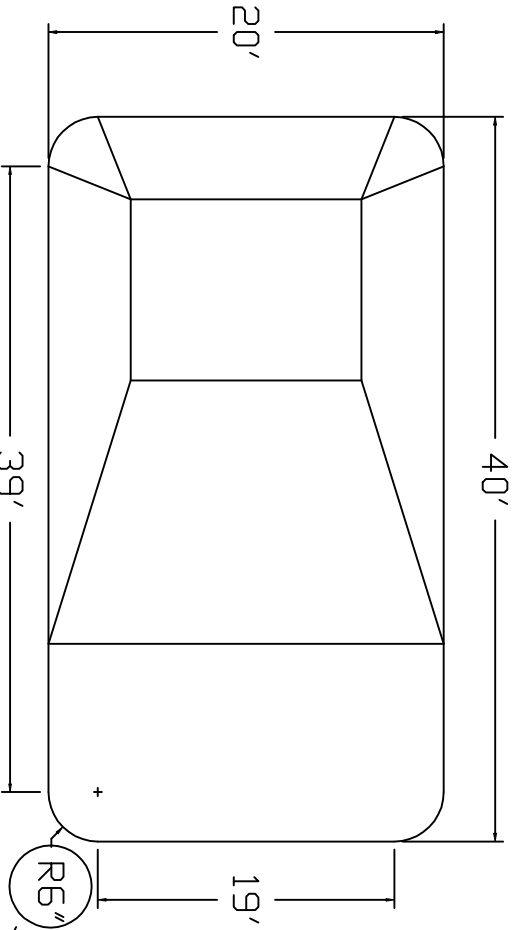

# Olympic Brand Standard Specification

Rectangle

20x40 - Hopper

4' Wall Height

Top View

End View

Side View

Corner Detail

2" Sand Bottom Typical

2" Sand Bottom Typical