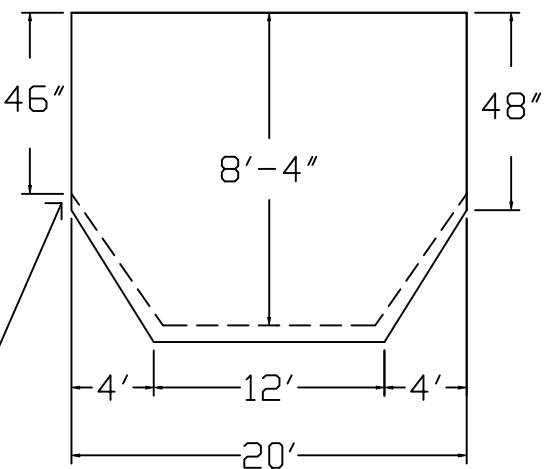

# Olympic Brand Standard Specification

Rectangle

20x40 - Hopper

4' Wall Height

Top View

End View

Side View

Corner Detail

2" Sand Bottom Typical

2" Sand Bottom Typical