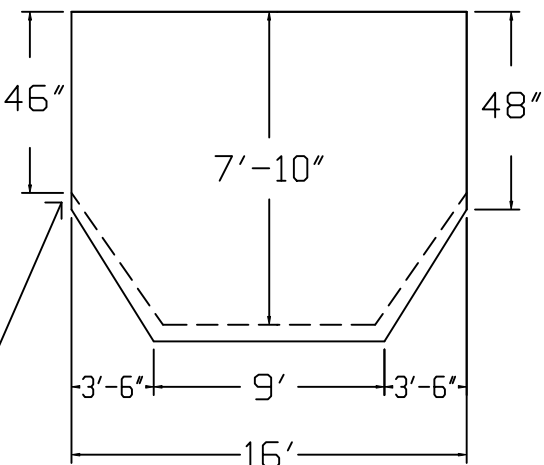

Olympic Brand Standard Specification

Rectangle

16x32 - Hopper

4' Wall Height

Top View

End View

Side View

2" Sand Bottom Typical

Corner Detail

2" Sand Bottom Typical