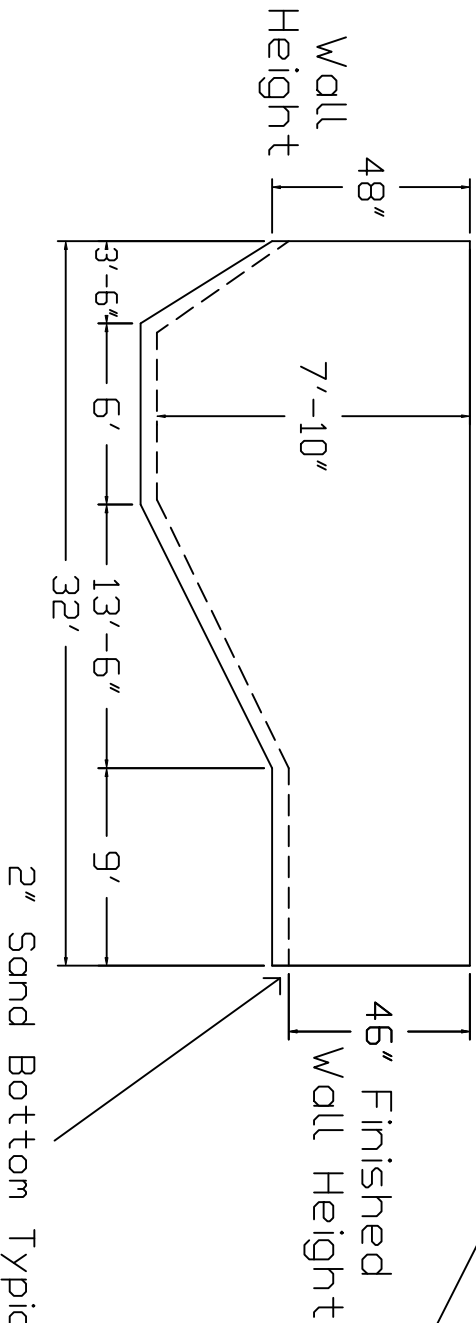

Olympic Brand Standard Specification

Rectangle

16x32 - Hopper

4' Wall Height

Top View

End View

Side View

2" Sand Bottom Typical

Corner Detail

2" Sand Bottom Typical