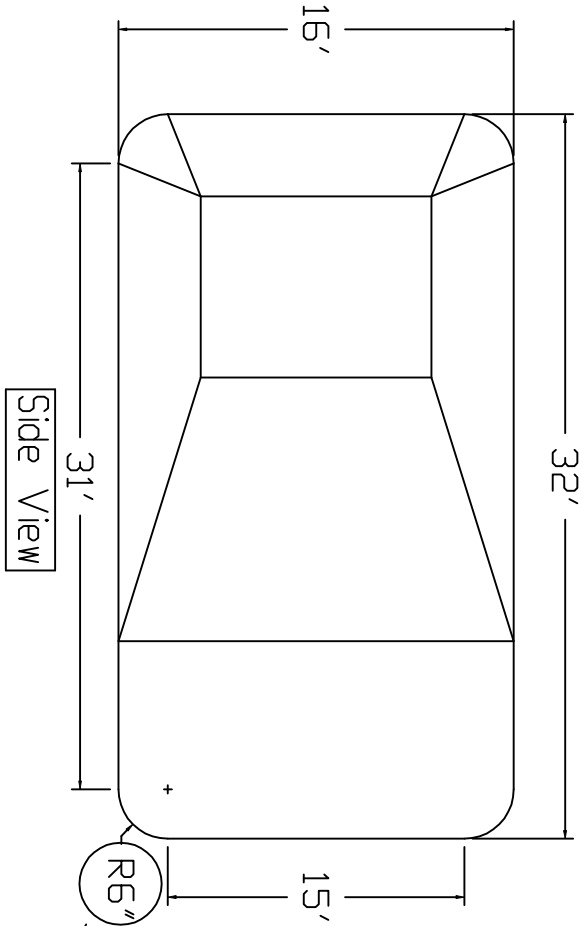

Olympic Brand Standard Specification

Rectangle

16x32 - Hopper

4' Wall Height

Top View

End View

Side View

2" Sand Bottom Typical

Corner Detail

2" Sand Bottom Typical