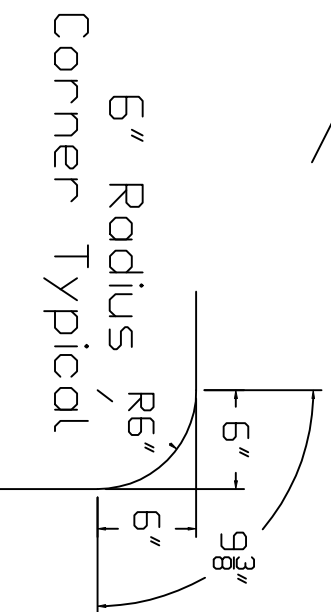

Olympic Brand Standard Specification

Rectangle

16x32 - Hopper

4' Wall Height

Top View

End View

Side View

2" Sand Bottom Typical

Corner Detail

2" Sand Bottom Typical