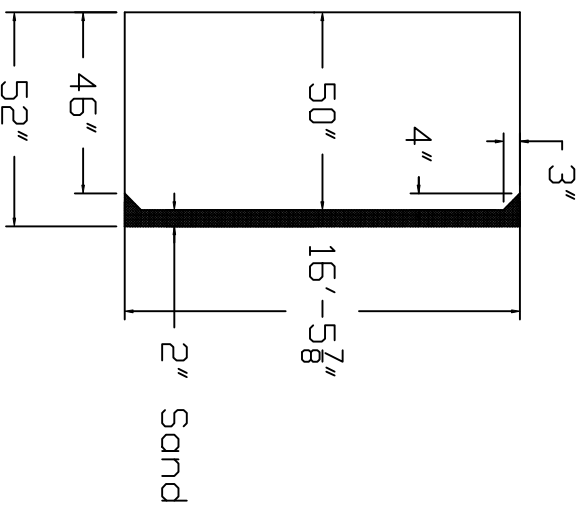

Radiant Brand  
 Standard Specification

Grecian

16'-6" x 32'-6"

52" Wall Height

Top View

End View

Side View