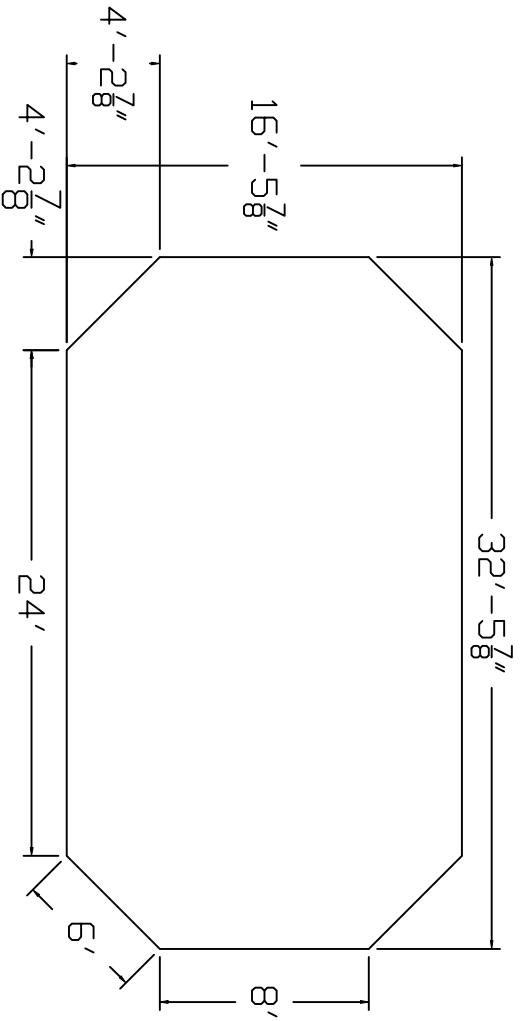

Radiant Brand  
 Standard Specification

Grecian

16'-6" x 32'-6"

52" Wall Height

Top View

End View

Side View