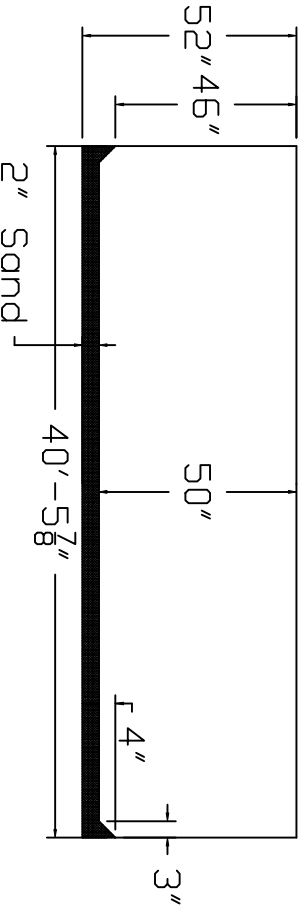

Radiant Brand  
 Standard Specification

Grecian

16'-6" x 40'-6"

52" Wall Height

Top View

Side View

End View