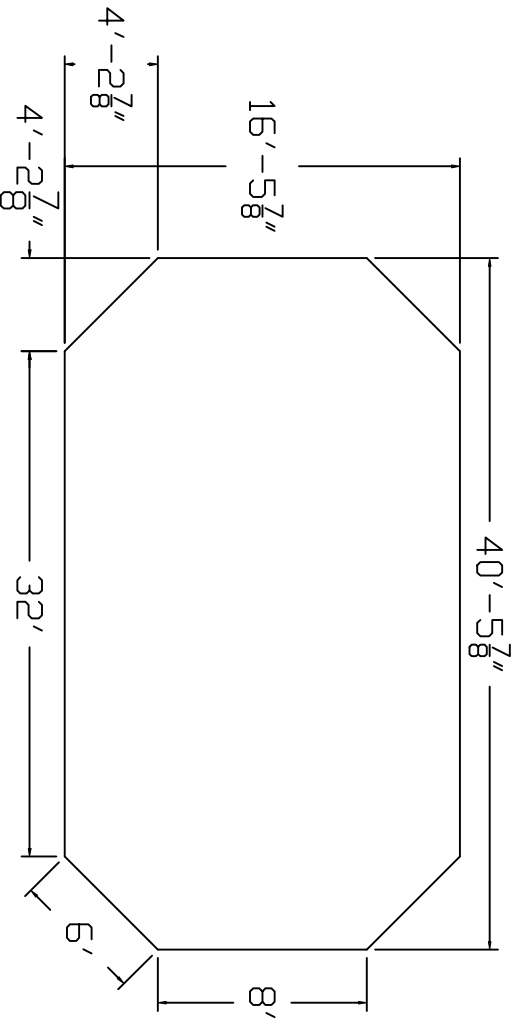

Radiant Brand  
 Standard Specification

Grecian

16'-6" x 40'-6"

52" Wall Height

Top View

Side View

End View