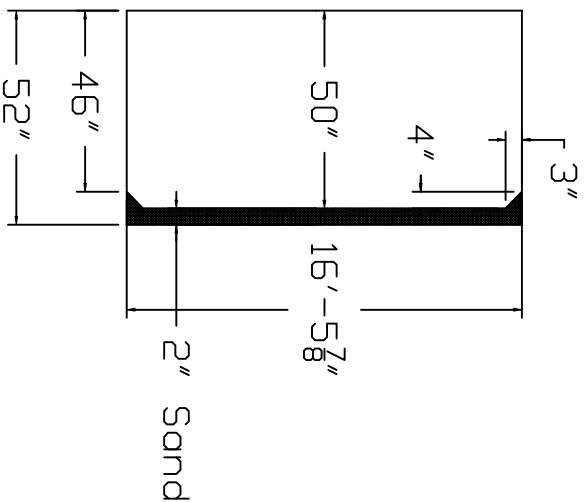

Radiant Brand  
 Standard Specification

Grecian

15'-6" x 36'-6"

52" Wall Height

Top View

End View

Side View