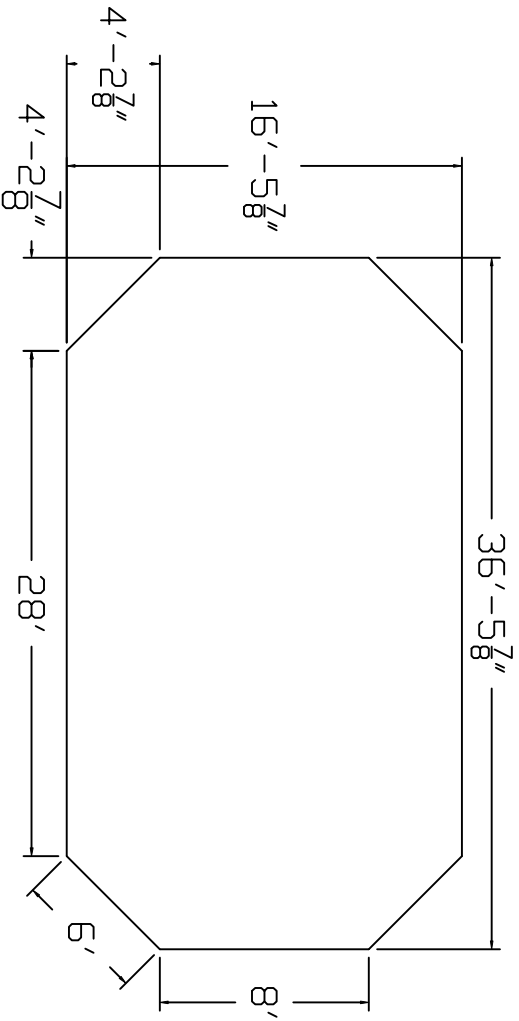

Radiant Brand  
 Standard Specification

Grecian

15'-6" x 36'-6"

52" Wall Height

Top View

End View

Side View